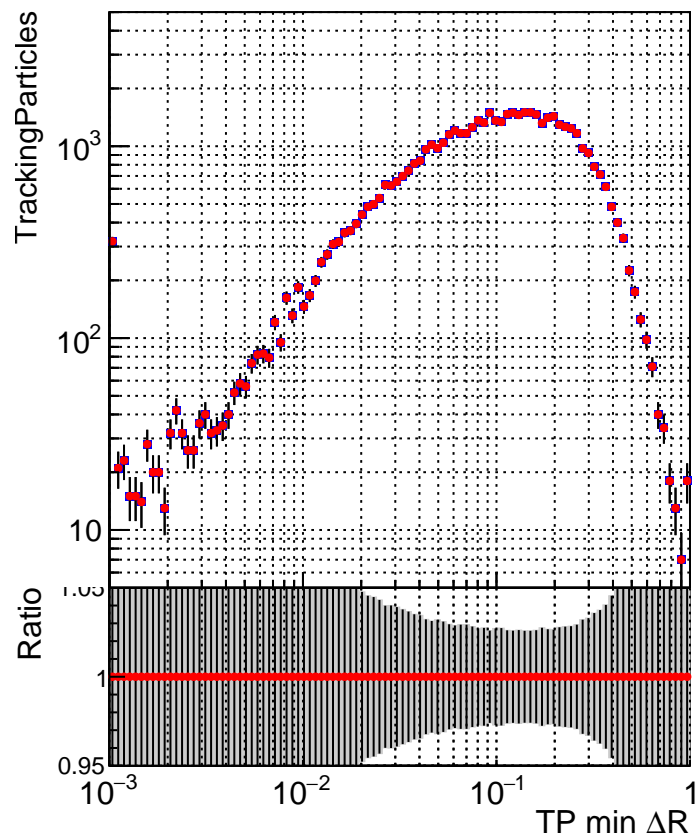

N of simulated tracks vs dR

N of associated tracks (simToReco) vs dR

N of simulated trac

■ `../CMSSW_13_2_X_2023-05-08-2300/src/DQM_TT_mkFit-DQM_new132`  
● `DQM_TT_mkFit-DQM_newfastPlus132`