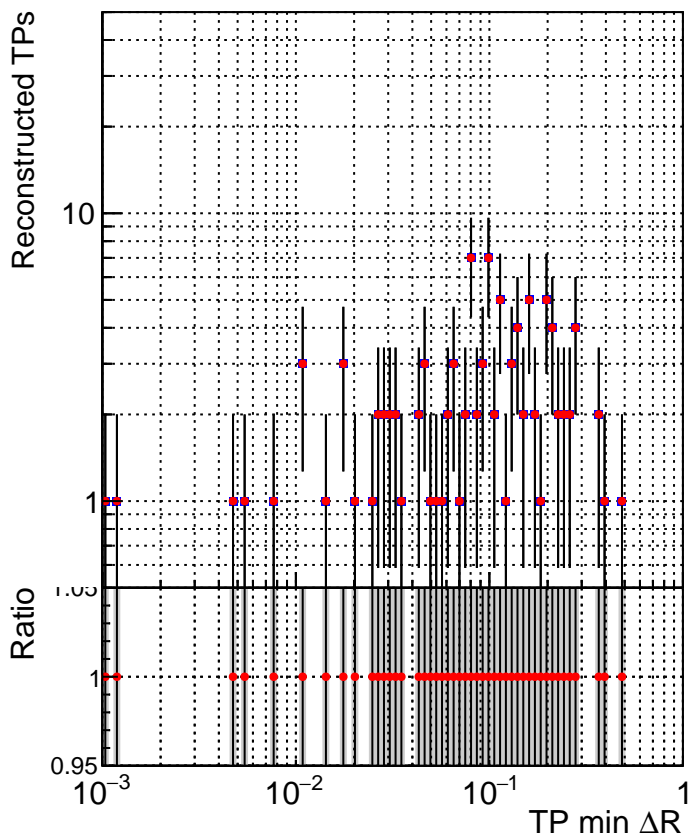

N of simulated tracks vs dR

N of associated tracks (simToReco) vs dR

N of simulated trac

■ `../CMSSW_13_2_X_2023-05-08-2300/src/DQM_TT_mkFit-DQM_new132`  
● `DQM_TT_mkFit-DQM_newfastPlus132`