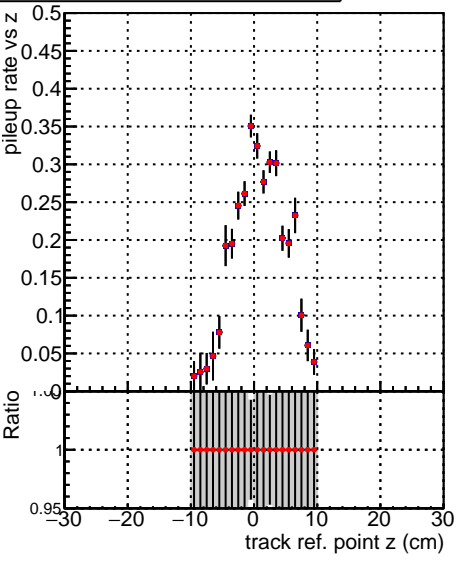

**Fake rate vs vertpos****Duplicates Rate vs vertpos****Pileup rate vs vertpos**

—■ `./../CMSSW_13_2_X_2023-05-08-2300/src/DQM_TT_mkFit-DQM_new132`  
—◆ `DQM_TT_mkFit-DQM_newfastPlus132`

**Fake rate vs v****Duplicates Rate vs v****Pileup rate vs v****Fake rate vs. sim PV z****Duplicates Rate vs sim PV z****Pileup rate vs. sim PV z**