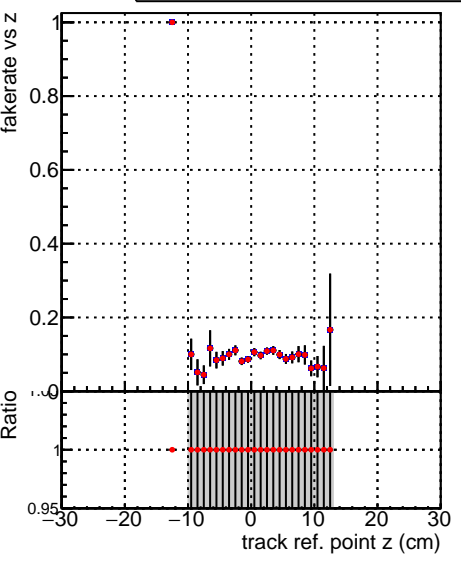

**Fake rate vs vertpos****Duplicates Rate vs vertpos****Pileup rate vs vertpos**

—■ `./../CMSSW_13_2_X_2023-05-08-2300/src/DQM_TT_mkFit-DQM_new132`  
—◆ `DQM_TT_mkFit-DQM_newfastPlus132`

**Fake rate vs v****Duplicates Rate vs v****Pileup rate vs v****Fake rate vs. sim PV z****Duplicates Rate vs sim PV z****Pileup rate vs. sim PV z**