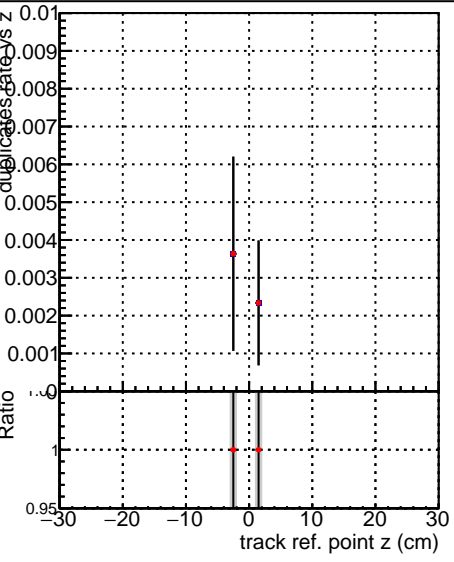

**Fake rate vs vertpos****Duplicates Rate vs vertpos****Pileup rate vs vertpos**

—■ `./../CMSSW_13_2_X_2023-05-08-2300/src/DQM_TT_mkFit-DQM_new132`  
—◆ `DQM_TT_mkFit-DQM_newfastPlus132`

**Fake rate vs v****Duplicates Rate vs v****Pileup rate vs v****Fake rate vs. sim PV z****Duplicates Rate vs sim PV z****Pileup rate vs. sim PV z**