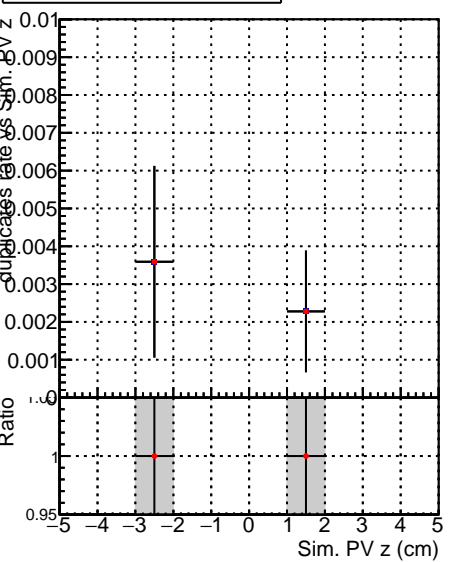

**Fake rate vs vertpos****Duplicates Rate vs vertpos****Pileup rate vs vertpos**

—■ `./../CMSSW_13_2_X_2023-05-08-2300/src/DQM_TT_mkFit-DQM_new132`  
—◆ `DQM_TT_mkFit-DQM_newfastPlus132`

**Fake rate vs v****Duplicates Rate vs v****Pileup rate vs v****Fake rate vs. sim PV z****Duplicates Rate vs sim PV z****Pileup rate vs. sim PV z**