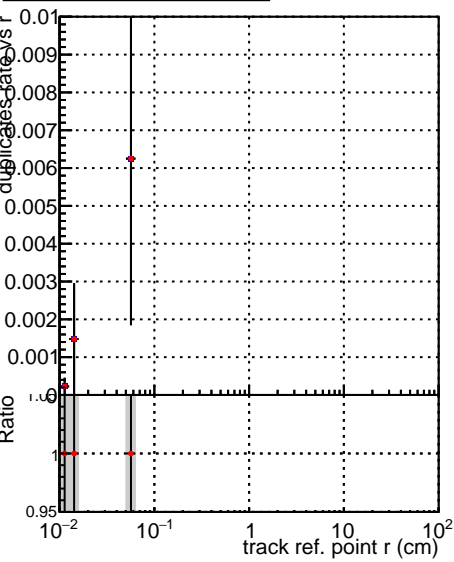

**Fake rate vs vertpos****Duplicates Rate vs vertpos****Pileup rate vs vertpos**

—■ `./../CMSSW_13_2_X_2023-05-08-2300/src/DQM_TT_mkFit-DQM_new132`  
—◆ `DQM_TT_mkFit-DQM_newfastPlus132`

**Fake rate vs v****Duplicates Rate vs v****Pileup rate vs v****Fake rate vs. sim PV z****Duplicates Rate vs sim PV z****Pileup rate vs. sim PV z**