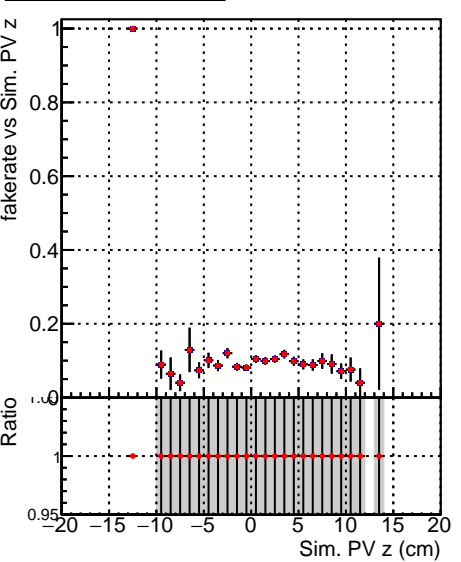

**Fake rate vs vertpos****Duplicates Rate vs vertpos****Pileup rate vs vertpos**

—■ `./../CMSSW_13_2_X_2023-05-08-2300/src/DQM_TT_mkFit-DQM_new132`  
—◆ `DQM_TT_mkFit-DQM_newfastPlus132`

**Fake rate vs v****Duplicates Rate vs v****Pileup rate vs v****Fake rate vs. sim PV z****Duplicates Rate vs sim PV z****Pileup rate vs. sim PV z**