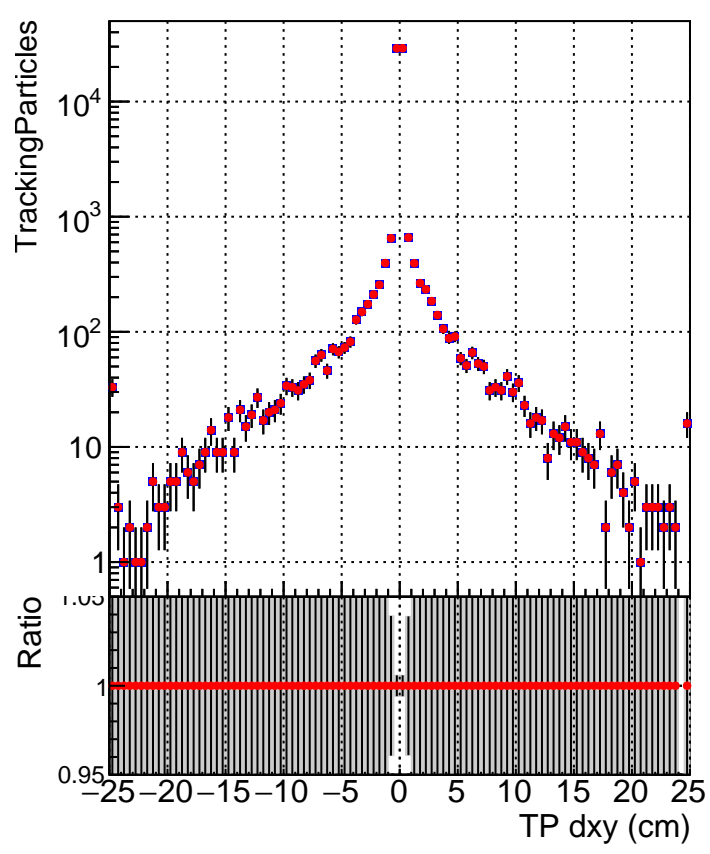

**N of simulated tracks vs dxy**

**N of associated tracks (simToReco) vs dxy**

**N of simulated track**

Legend:  
- Blue square: `../CMSSW_13_2_X_2023-05-08-2300/src/DQM_TT_mkFit-DQM_new132`  
- Red circle: `DQM_TT_mkFit-DQM_newfastPlus132`