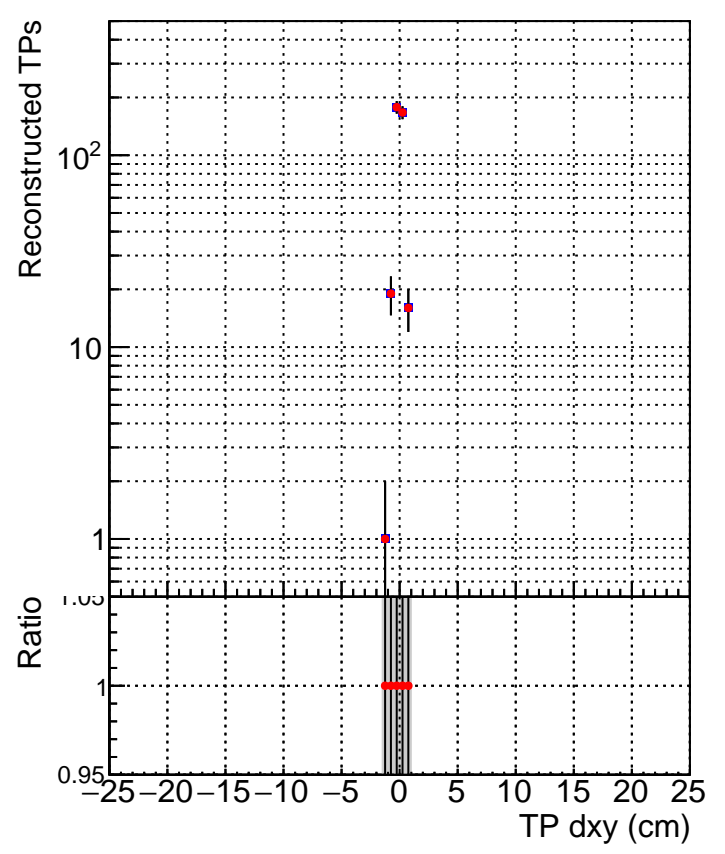

**N of simulated tracks vs dxy**

**N of associated tracks (simToReco) vs dxy**

**N of simulated track**

Legend:  
- Blue square: `../CMSSW_13_2_X_2023-05-08-2300/src/DQM_TT_mkFit-DQM_new132`  
- Red circle: `DQM_TT_mkFit-DQM_newfastPlus132`