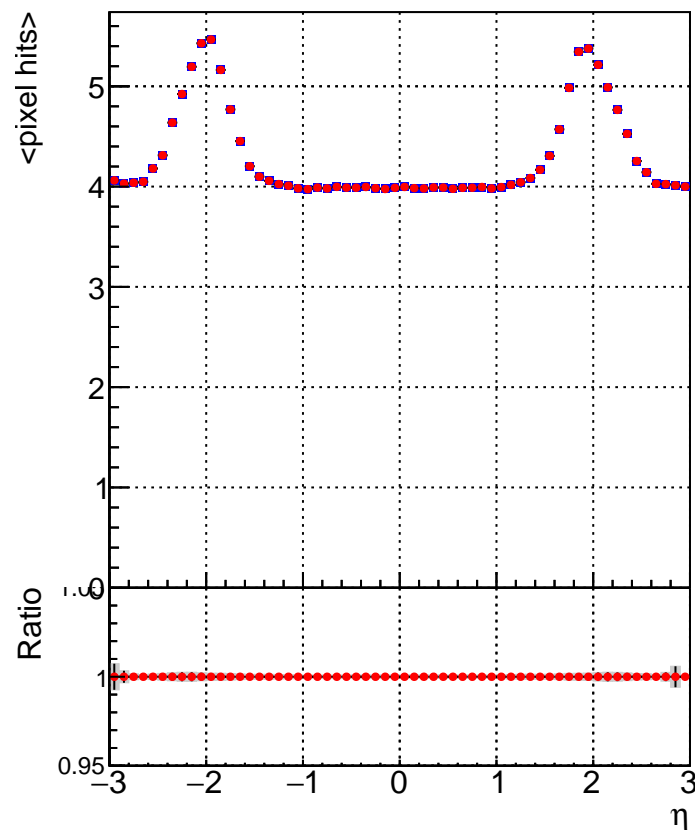

mean # PXL hits vs eta

mean # PXL Layers with measurement vs eta

mean # STRIP hits v

■ ../CMSSW_13_2_X_2023-05-08-2300/src/DQM_TT_mkFit-DQM_new132
— DQM_TT_mkFit-DQM_newfastPlus132