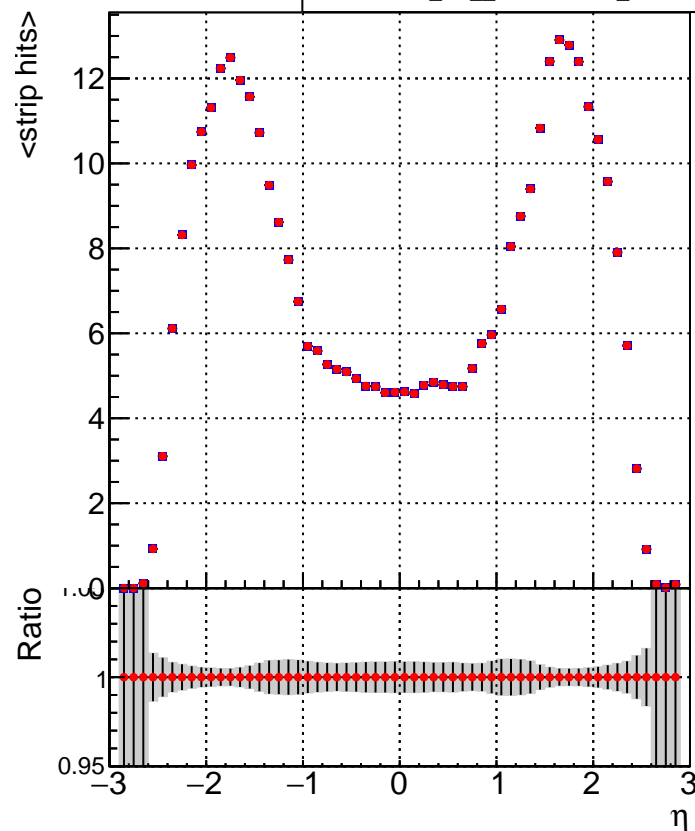

mean # PXL hits vs eta

mean # PXL Layers with measurement vs eta

mean # STRIP hits v

■ ../CMSSW_13_2_X_2023-05-08-2300/src/DQM_TT_mkFit-DQM_new132
— DQM_TT_mkFit-DQM_newfastPlus132