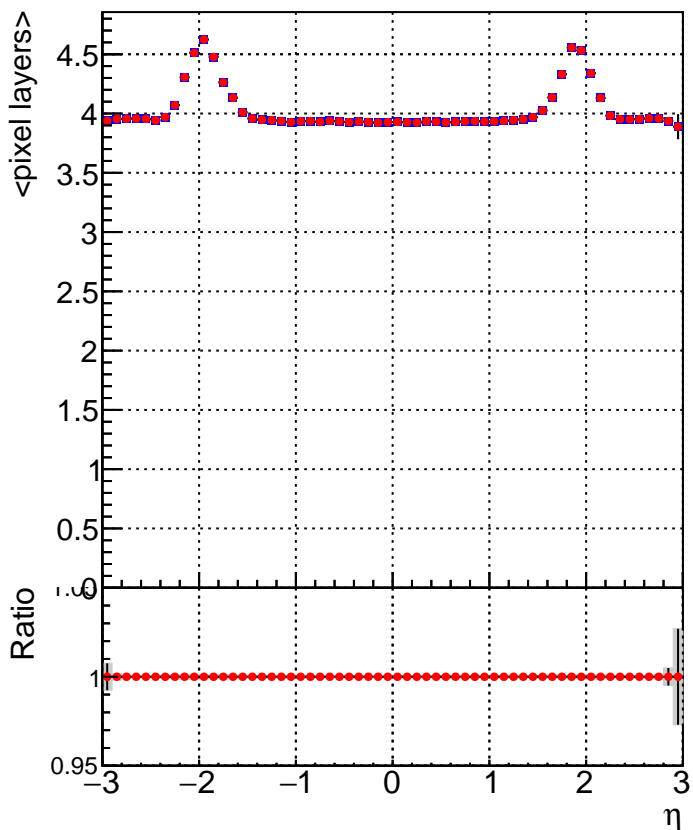

mean # PXL hits vs eta

mean # PXL Layers with measurement vs eta

mean # STRIP hits v

■ ../CMSSW_13_2_X_2023-05-08-2300/src/DQM_TT_mkFit-DQM_new132
— DQM_TT_mkFit-DQM_newfastPlus132