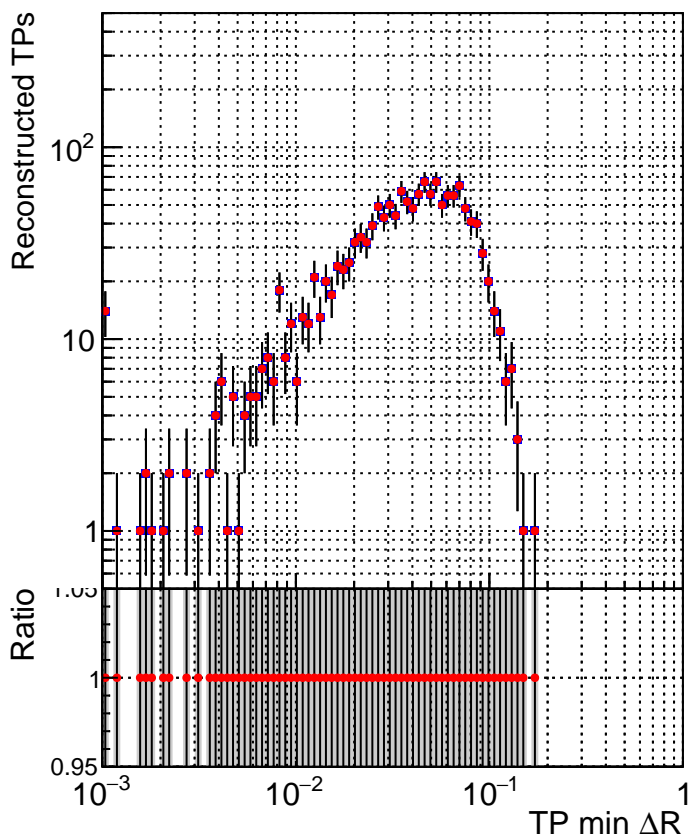

N of simulated tracks vs dR

N of associated tracks (simToReco) vs dR

N of simulated trac

■ `../CMSSW_13_2_X_2023-05-08-2300/src/DQM_TT_mkFit-DQM_new132`
● `DQM_TT_mkFit-DQM_newfastPlus132`