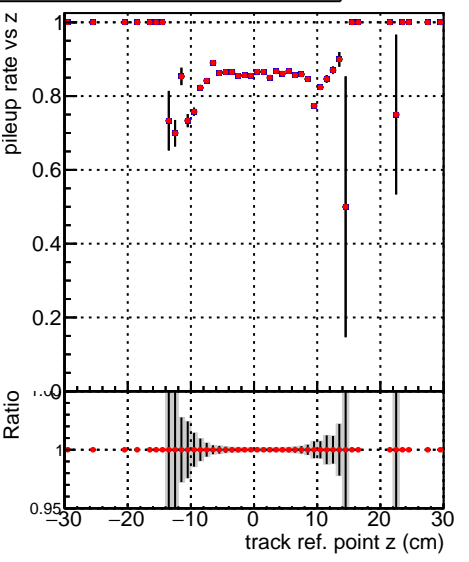

**Fake rate vs vertpos****Duplicates Rate vs vertpos****Pileup rate vs vertpos**

—●— `./../CMSSW_13_2_X_2023-05-08-2300/src/DQM_TT_mkFit-DQM_new132`  
—◆— `DQM_TT_mkFit-DQM_newfastPlus132`

**Fake rate vs v****Fake rate vs. sim PV z****Duplicates Rate vs sim PV z****Pileup rate vs. sim PV z**