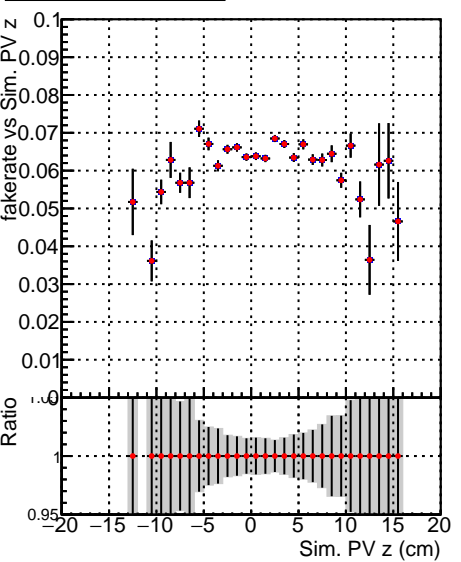

**Fake rate vs vertpos****Duplicates Rate vs vertpos****Pileup rate vs vertpos**

—●— `./../CMSSW_13_2_X_2023-05-08-2300/src/DQM_TT_mkFit-DQM_new132`  
—◆— `DQM_TT_mkFit-DQM_newfastPlus132`

**Fake rate vs v****Fake rate vs. sim PV z****Duplicates Rate vs sim PV z****Pileup rate vs. sim PV z**