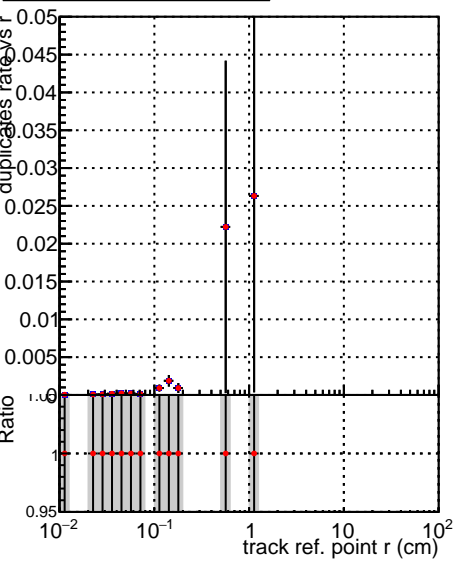

**Fake rate vs vertpos****Duplicates Rate vs vertpos****Pileup rate vs vertpos**

—●— `./../CMSSW_13_2_X_2023-05-08-2300/src/DQM_TT_mkFit-DQM_new132`  
—◆— `DQM_TT_mkFit-DQM_newfastPlus132`

**Fake rate vs v****Fake rate vs. sim PV z****Duplicates Rate vs sim PV z****Pileup rate vs. sim PV z**