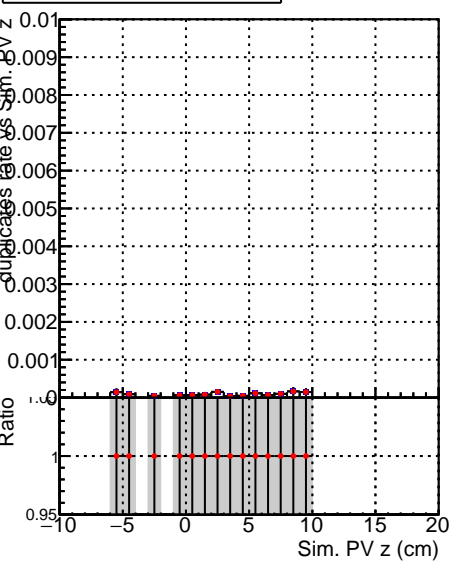

**Fake rate vs vertpos****Duplicates Rate vs vertpos****Pileup rate vs vertpos**

—●— `./../CMSSW_13_2_X_2023-05-08-2300/src/DQM_TT_mkFit-DQM_new132`  
—◆— `DQM_TT_mkFit-DQM_newfastPlus132`

**Fake rate vs v****Fake rate vs. sim PV z****Duplicates Rate vs sim PV z****Pileup rate vs. sim PV z**