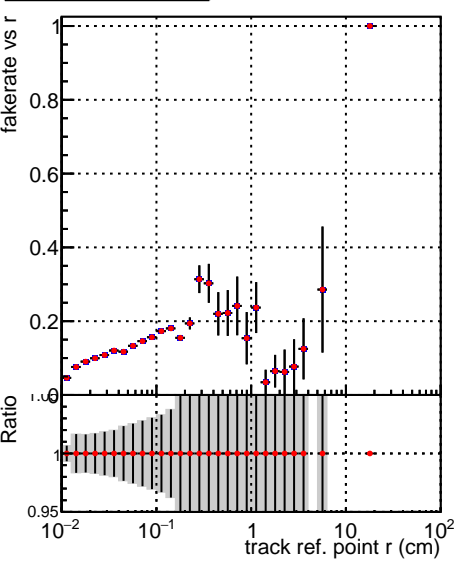

**Fake rate vs vertpos****Duplicates Rate vs vertpos****Pileup rate vs vertpos**

—●— `./../CMSSW_13_2_X_2023-05-08-2300/src/DQM_TT_mkFit-DQM_new132`  
—◆— `DQM_TT_mkFit-DQM_newfastPlus132`

**Fake rate vs v****Fake rate vs. sim PV z****Duplicates Rate vs sim PV z****Pileup rate vs. sim PV z**