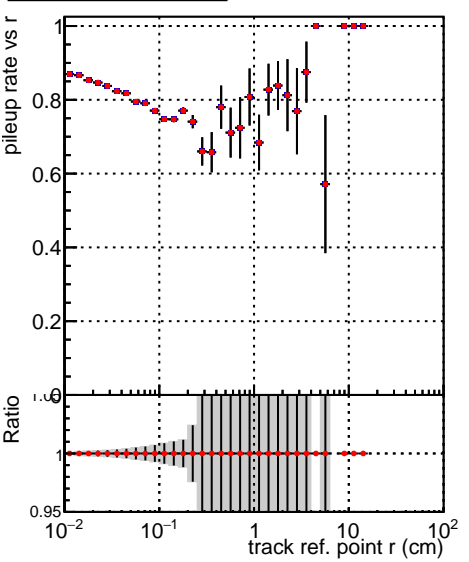

**Fake rate vs vertpos****Duplicates Rate vs vertpos****Pileup rate vs vertpos**

—●— `./../CMSSW_13_2_X_2023-05-08-2300/src/DQM_TT_mkFit-DQM_new132`  
—◆— `DQM_TT_mkFit-DQM_newfastPlus132`

**Fake rate vs v****Fake rate vs. sim PV z****Duplicates Rate vs sim PV z****Pileup rate vs. sim PV z**