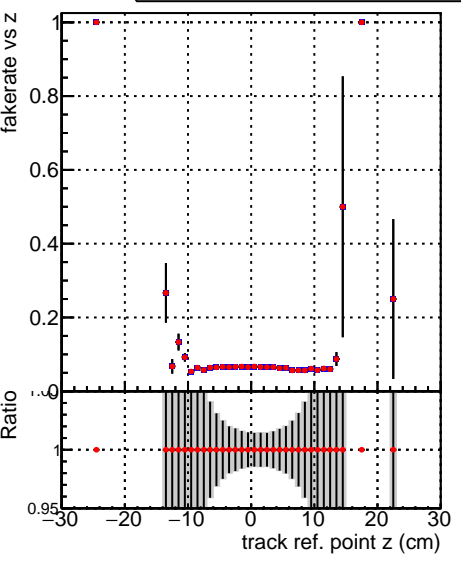

**Fake rate vs vertpos****Duplicates Rate vs vertpos****Pileup rate vs vertpos**

—●— `./../CMSSW_13_2_X_2023-05-08-2300/src/DQM_TT_mkFit-DQM_new132`  
—◆— `DQM_TT_mkFit-DQM_newfastPlus132`

**Fake rate vs v****Fake rate vs. sim PV z****Duplicates Rate vs sim PV z****Pileup rate vs. sim PV z**