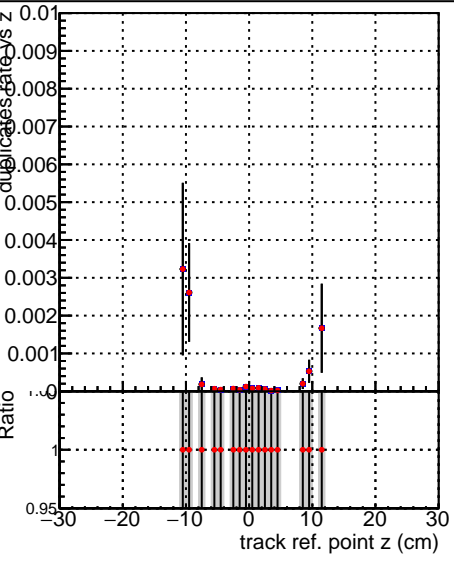

**Fake rate vs vertpos****Duplicates Rate vs vertpos****Pileup rate vs vertpos**

—●— `./../CMSSW_13_2_X_2023-05-08-2300/src/DQM_TT_mkFit-DQM_new132`  
—◆— `DQM_TT_mkFit-DQM_newfastPlus132`

**Fake rate vs v****Fake rate vs. sim PV z****Duplicates Rate vs sim PV z****Pileup rate vs. sim PV z**