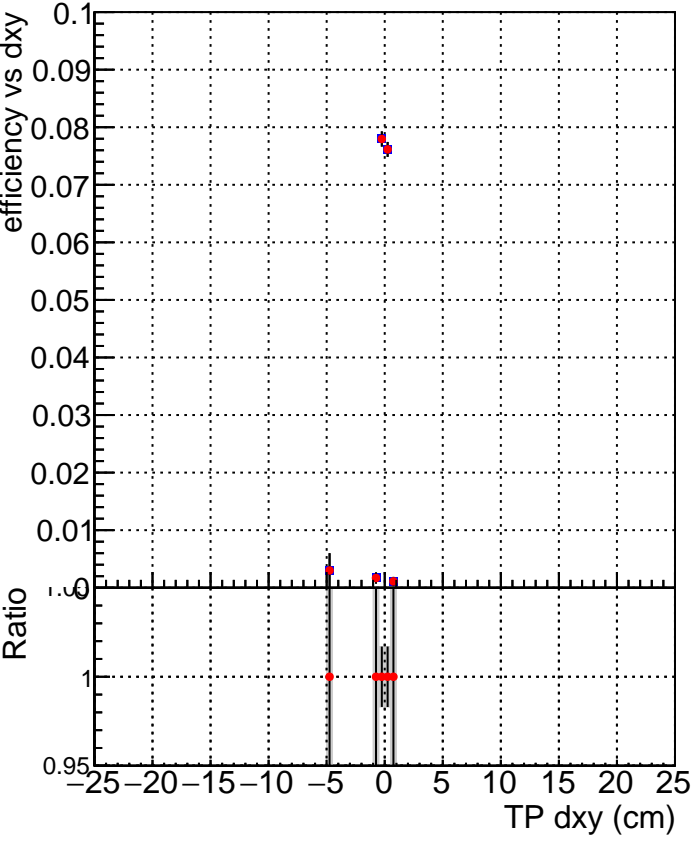

Efficiency vs Dxy

Efficiency vs Dz

Legend for the bottom plot:
- `././CMSSW_13_2_X_2023-05-08-2300/src/DQM_TT_mkFit-DQM_new132` (grey square)
- `DQM_TT_mkFit-DQM_newfast132` (red circle)