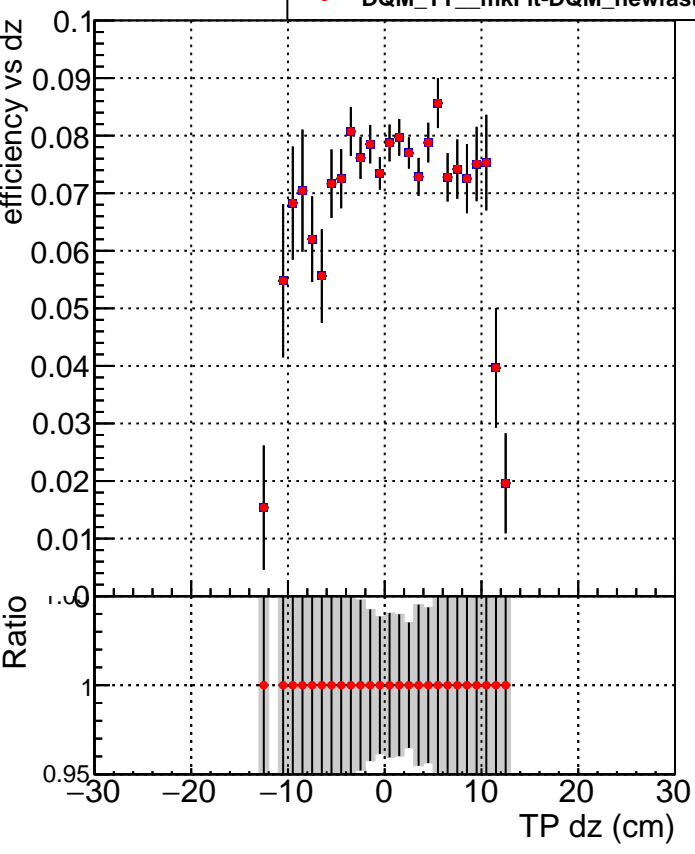

Efficiency vs Dxy

Efficiency vs Dz

Legend for the bottom plot:
- `././CMSSW_13_2_X_2023-05-08-2300/src/DQM_TT_mkFit-DQM_new132` (grey square)
- `DQM_TT_mkFit-DQM_newfast132` (red circle)