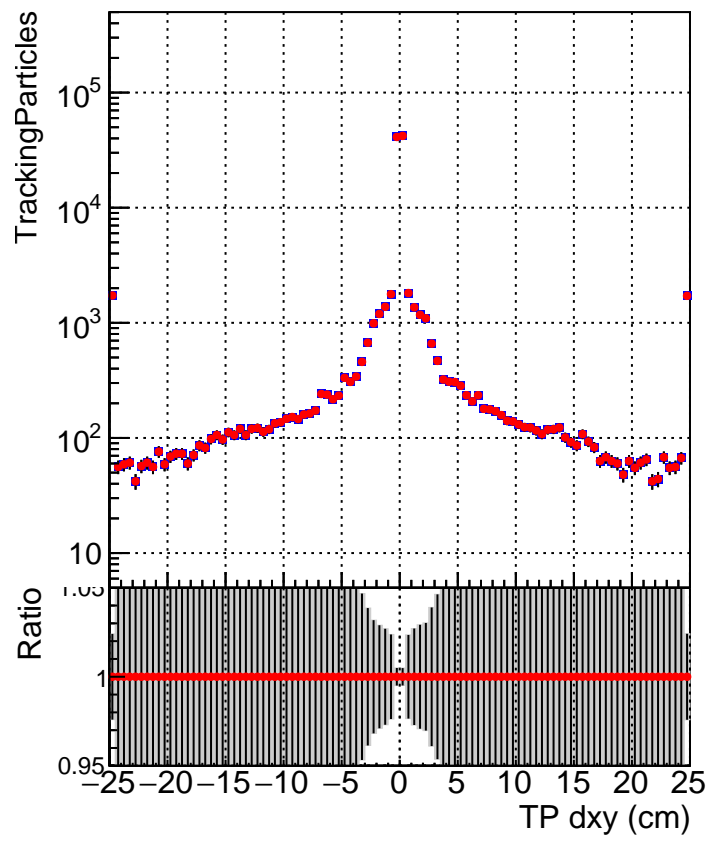

N of simulated tracks vs dxy

N of associated tracks (simToReco) vs dxy

N of simulated track

Legend:
- `../CMSSW_13_2_X_2023-05-08-2300/src/DQM_TT_mkFit-DQM_new132`
- `DQM_TT_mkFit-DQM_newfast132`