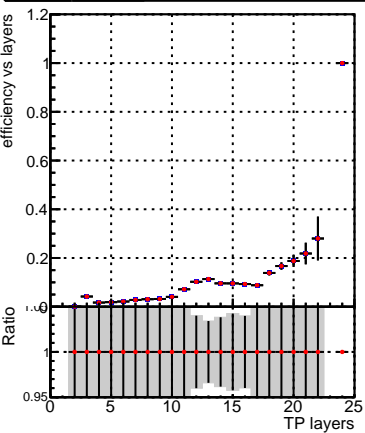

Efficiency vs hit

Legend:
 - `././CMSSW_13_2_X_2023-05-08-2300/src/DQM/TT_mkFit-DQM_new132` (grey histogram)
 - `DQM_TT_mkFit-DQM_newfast132` (red line with markers)

Efficiency vs pixel layer

Efficiency vs 3D layer