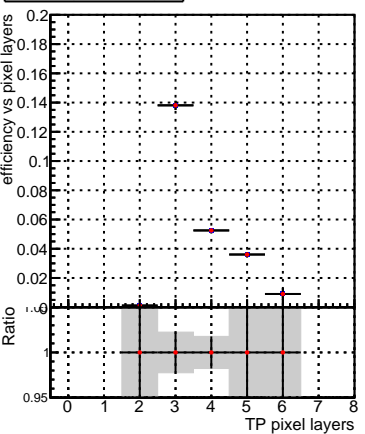

Efficiency vs hit

Legend:
 - `././CMSSW_13_2_X_2023-05-08-2300/src/DQM/TT_mkFit-DQM_new132` (grey histogram)
 - `DQM_TT_mkFit-DQM_newfast132` (red line with markers)

Efficiency vs pixel layer

Efficiency vs 3D layer