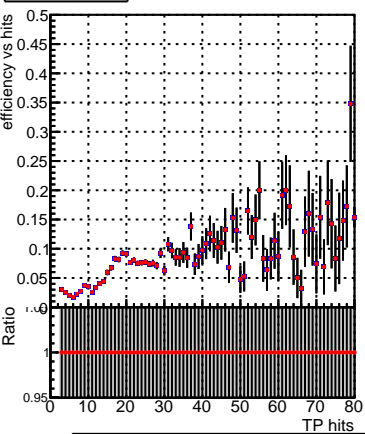

Efficiency vs hit

Legend:
 - `././CMSSW_13_2_X_2023-05-08-2300/src/DQM/TT_mkFit-DQM_new132` (grey histogram)
 - `DQM_TT_mkFit-DQM_newfast132` (red line with markers)

Efficiency vs pixel layer

Efficiency vs 3D layer