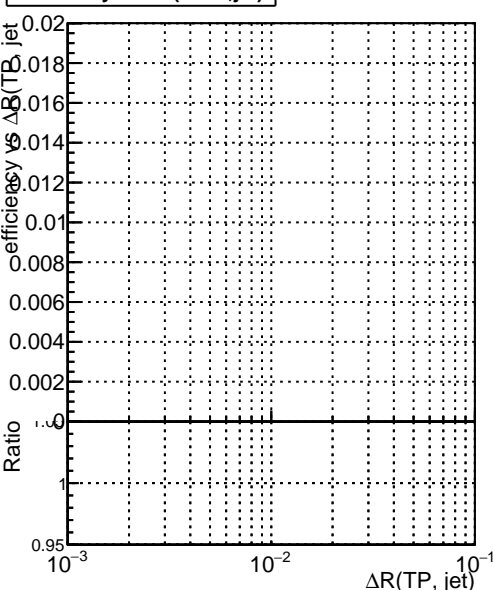

Efficiency vs dr

Ratio

Legend:

- $././CMSSW_13_2_X_2023-05-08-2300/src/DQM_TT_mkFit-DQM_new132$
- DQM_TT_mkFit-DQM_newfast132

Efficiency vs dr (track, jet)

Efficiency vs pu