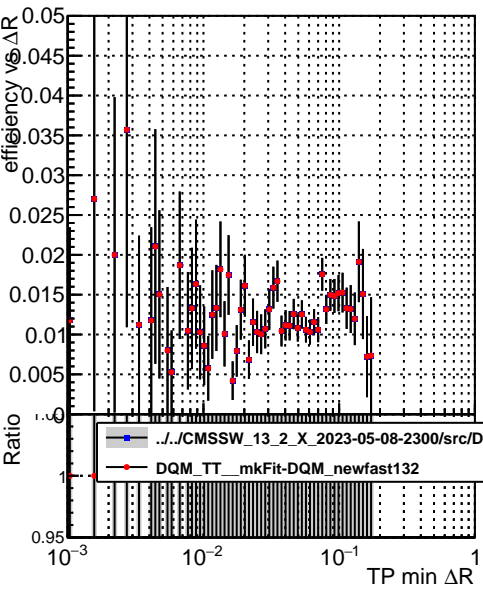

Efficiency vs dr

Ratio

Legend:

- $././CMSSW_13_2_X_2023-05-08-2300/src/DQM_TT_mkFit-DQM_new132$
- DQM_TT_mkFit-DQM_newfast132

Efficiency vs dr (track, jet)

Efficiency vs pu