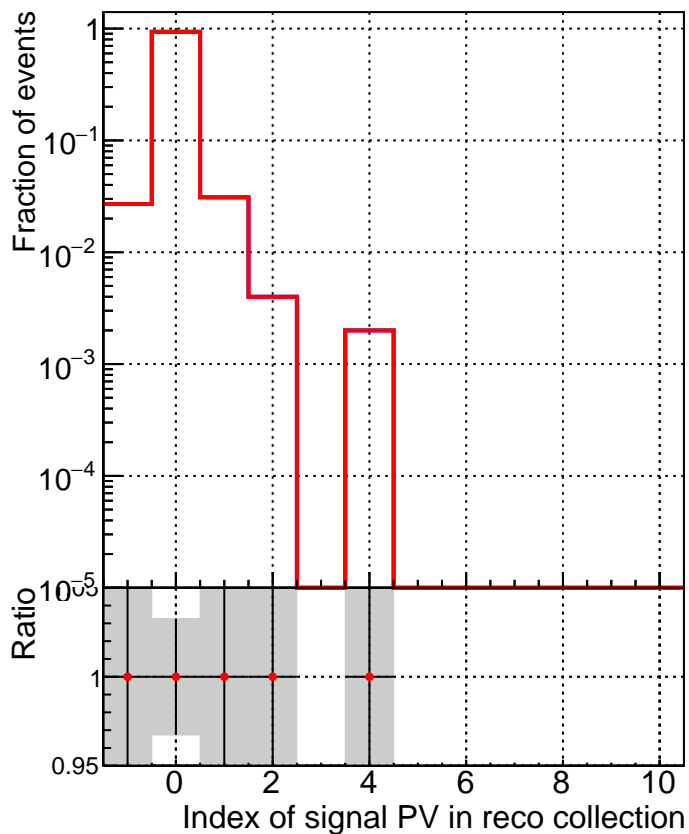

TruePVLocationIndexInRecoVertexCollectionCumulative

TruePVLocationIndexInRecoVertexCollection

■ `././CMSSW_13_2_X_2023-05-08-2300/src/DQM_TT_mkFit-DQM_new132`
● `DQM_TT_mkFit-DQM_newfast132`