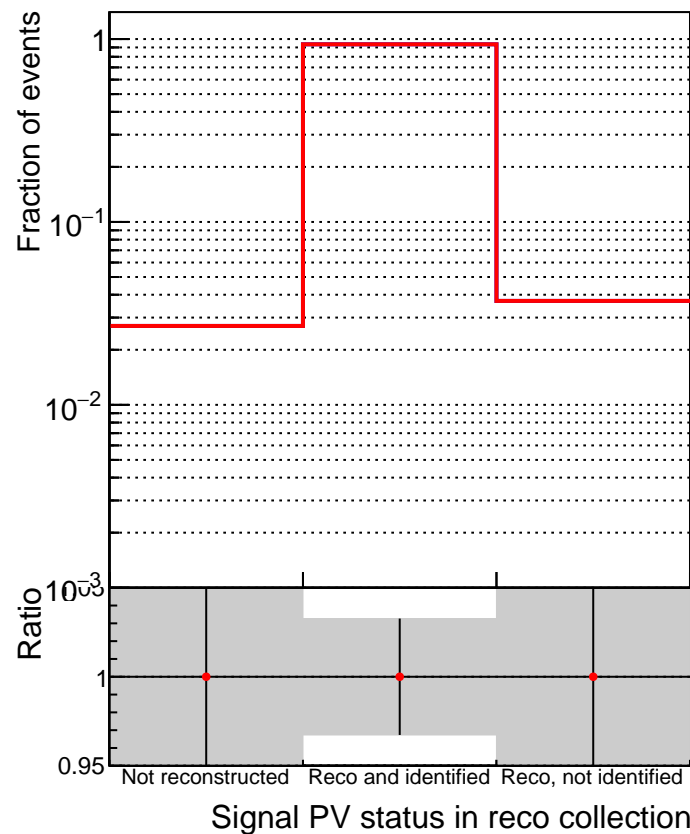

TruePVLocationIndexInRecoVertexCollectionCumulative

TruePVLocationIndexInRecoVertexCollection

■ `././CMSSW_13_2_X_2023-05-08-2300/src/DQM_TT_mkFit-DQM_new132`
● `DQM_TT_mkFit-DQM_newfast132`