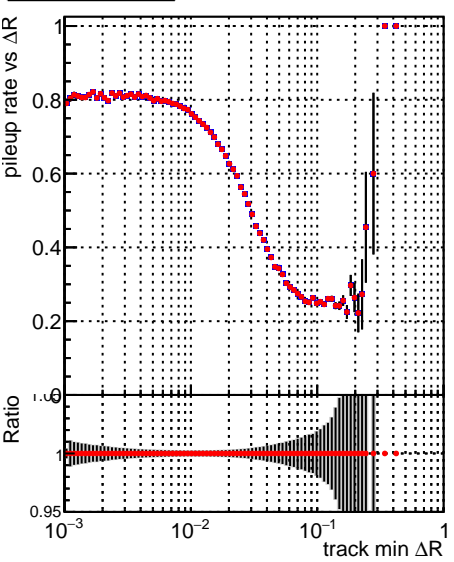

Fake rate vs dr**Duplicates Rate vs dr****Pileup rate vs dr**

Legend:
 - \bullet `./../CMSSW_13_2_X_2023-05-08-2300/src/DQM_TT_mkFit-DQM_new132` (black solid line)
 - \bullet `DQM_TT_mkFit-DQM_newfast132` (red dashed line)

Fake rate vs ΔR (track, jet)**Duplicates rate vs ΔR (track, jet)****Pileup rate vs ΔR (track, jet)****Fake rate vs pu****Duplicates Rate vs pu****Pileup rate vs pu**