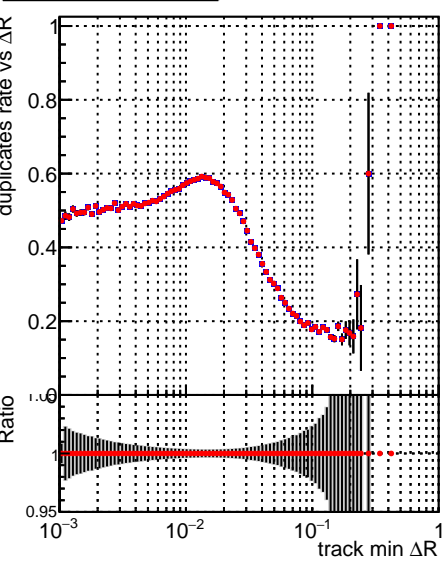

Fake rate vs dr**Duplicates Rate vs dr****Pileup rate vs dr**

Legend:
 - \bullet `./../CMSSW_13_2_X_2023-05-08-2300/src/DQM_TT_mkFit-DQM_new132` (black solid line)
 - \bullet `DQM_TT_mkFit-DQM_newfast132` (red dashed line)

Fake rate vs ΔR (track, jet)**Duplicates rate vs ΔR (track, jet)****Pileup rate vs ΔR (track, jet)****Fake rate vs pu****Duplicates Rate vs pu****Pileup rate vs pu**