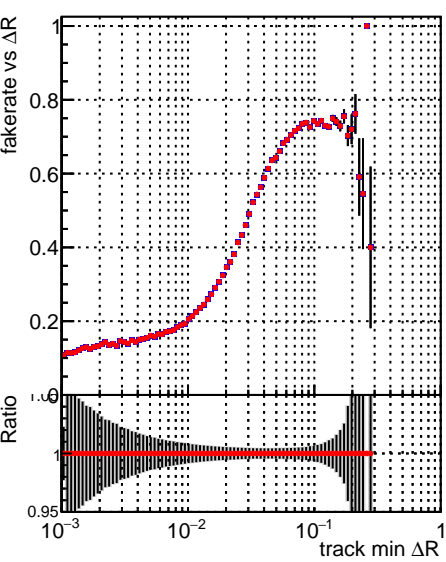

Fake rate vs dr**Duplicates Rate vs dr****Pileup rate vs dr**

Legend:
 - \bullet `./../CMSSW_13_2_X_2023-05-08-2300/src/DQM_TT_mkFit-DQM_new132` (black solid line)
 - \bullet `DQM_TT_mkFit-DQM_newfast132` (red dashed line)

Fake rate vs ΔR (track, jet)**Duplicates rate vs ΔR (track, jet)****Pileup rate vs ΔR (track, jet)****Fake rate vs pu****Duplicates Rate vs pu****Pileup rate vs pu**