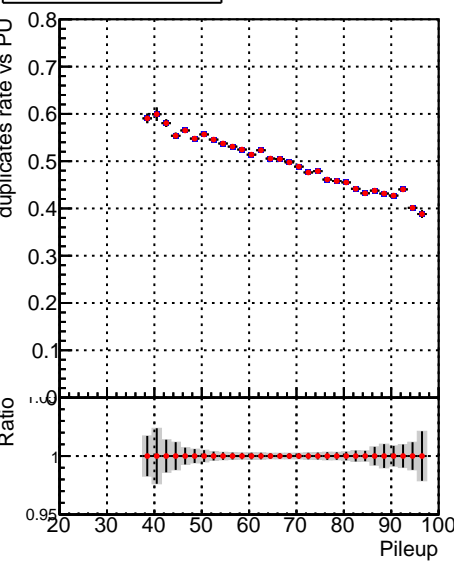

Fake rate vs dr**Duplicates Rate vs dr****Pileup rate vs dr**

Legend:
 - \bullet `./../CMSSW_13_2_X_2023-05-08-2300/src/DQM_TT_mkFit-DQM_new132` (black solid line)
 - \bullet `DQM_TT_mkFit-DQM_newfast132` (red dashed line)

Fake rate vs ΔR (track, jet)**Duplicates rate vs ΔR (track, jet)****Pileup rate vs ΔR (track, jet)****Fake rate vs pu****Duplicates Rate vs pu****Pileup rate vs pu**