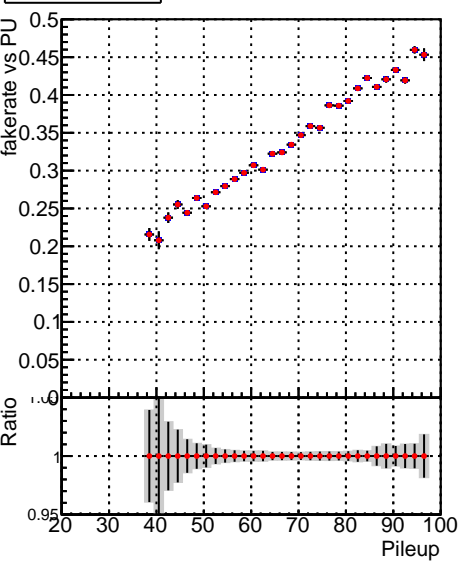

Fake rate vs dr**Duplicates Rate vs dr****Pileup rate vs dr**

Legend:
 - \bullet `./../CMSSW_13_2_X_2023-05-08-2300/src/DQM_TT_mkFit-DQM_new132` (black solid line)
 - \bullet `DQM_TT_mkFit-DQM_newfast132` (red dashed line)

Fake rate vs ΔR (track, jet)**Duplicates rate vs ΔR (track, jet)****Pileup rate vs ΔR (track, jet)****Fake rate vs pu****Duplicates Rate vs pu****Pileup rate vs pu**