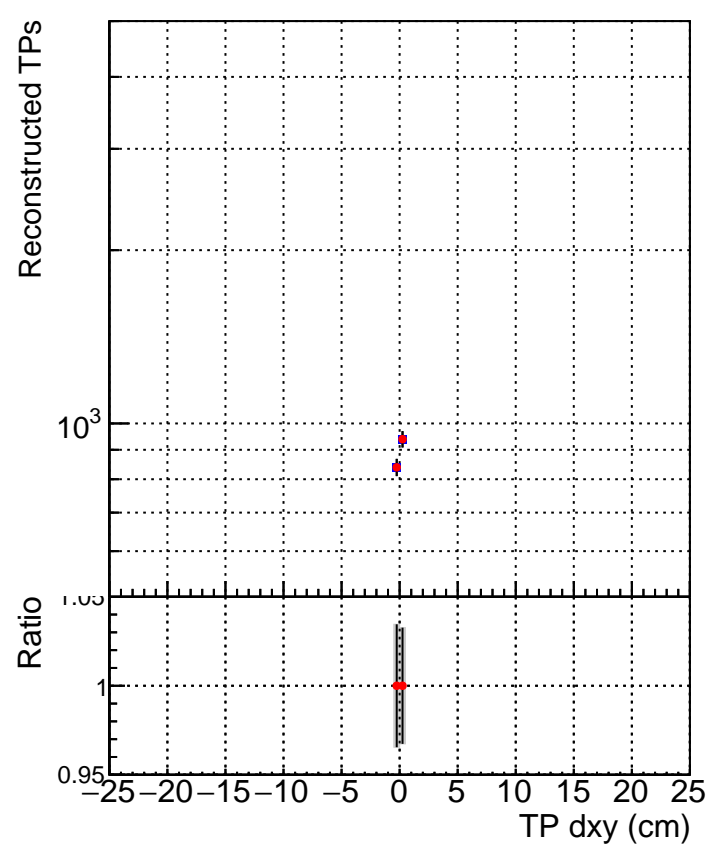

**N of simulated tracks vs dxy**

**N of associated tracks (simToReco) vs dxy**

**N of simulated track**

Legend:  
- Blue square: `../CMSSW_13_2_X_2023-05-08-2300/src/DQM_TT_mkFit-DQM_new132`  
- Red circle: `DQM_TT_mkFit-DQM_newfast132`