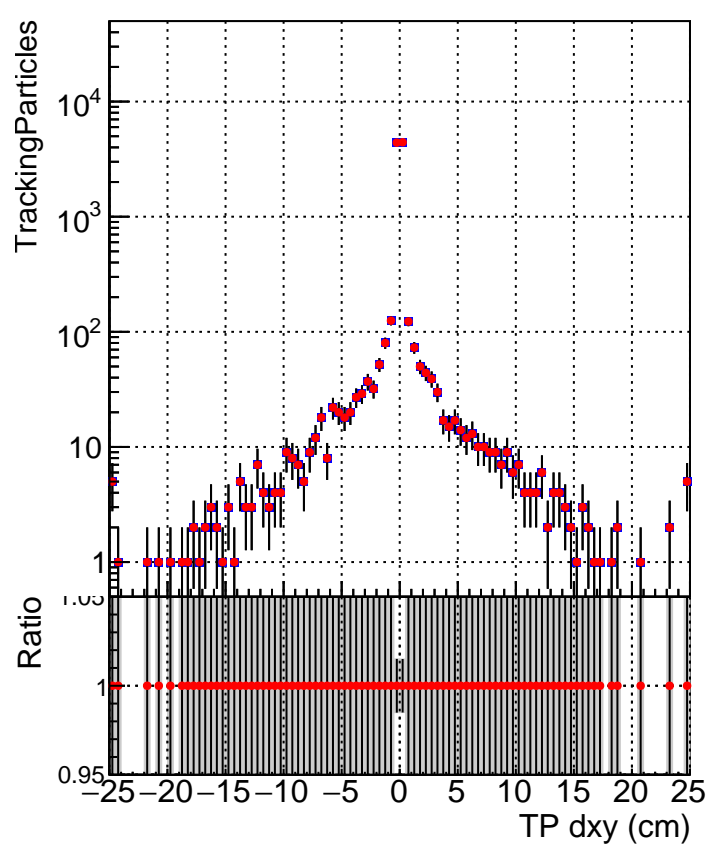

N of simulated tracks vs dxy

N of associated tracks (simToReco) vs dxy

N of simulated track

Legend:
- Blue square: `../CMSSW_13_2_X_2023-05-08-2300/src/DQM_TT_mkFit-DQM_new132`
- Red circle: `DQM_TT_mkFit-DQM_newfast132`