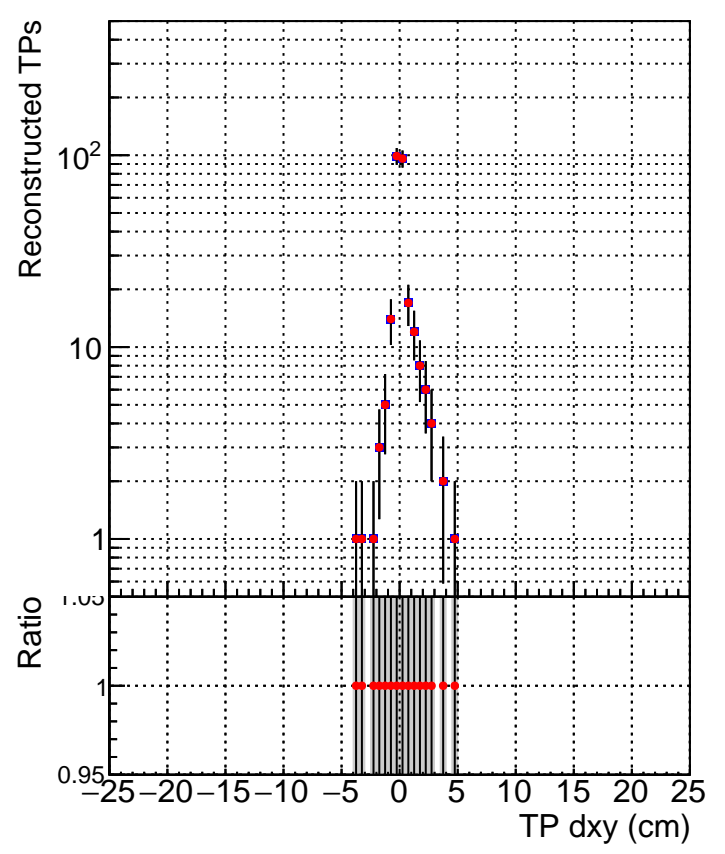

N of simulated tracks vs dxy

N of associated tracks (simToReco) vs dxy

N of simulated track

Legend:
- Blue square: `../CMSSW_13_2_X_2023-05-08-2300/src/DQM_TT_mkFit-DQM_new132`
- Red circle: `DQM_TT_mkFit-DQM_newfast132`