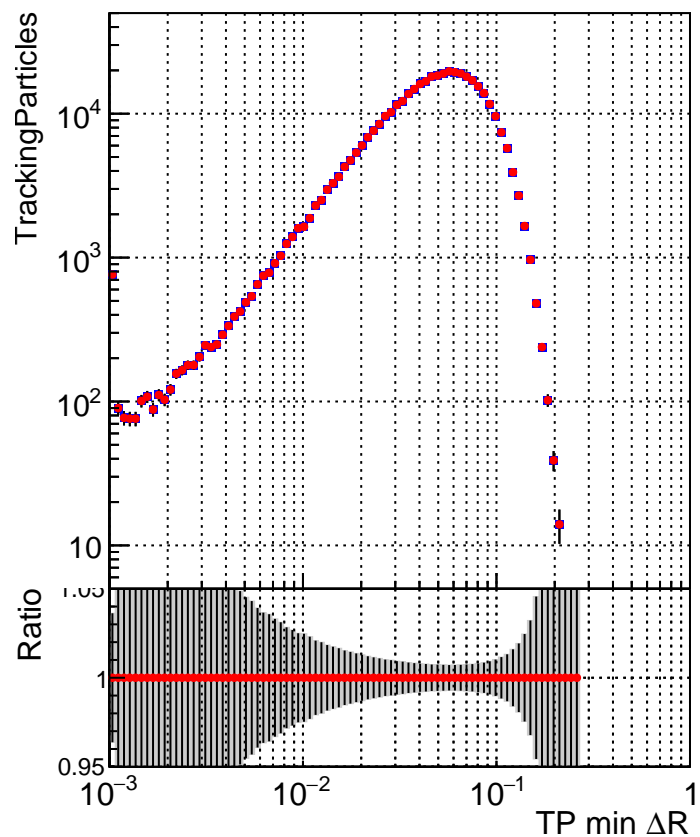

N of simulated tracks vs dR

N of associated tracks (simToReco) vs dR

N of simulated tracks

■ `../CMSSW_13_2_X_2023-05-08-2300/src/DQM_TT_mkFit-DQM_new132`
● `DQM_TT_mkFit-DQM_newfast132`