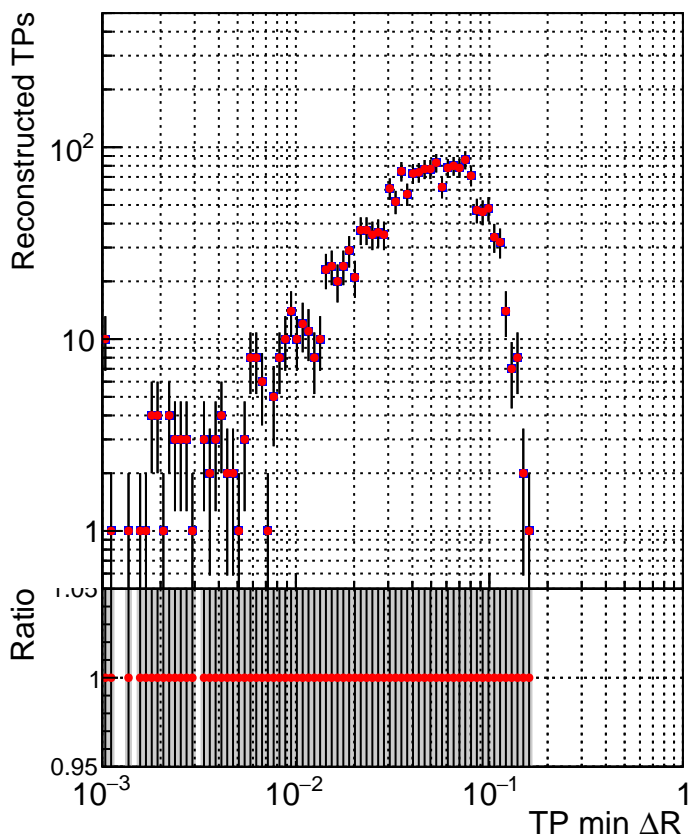

N of simulated tracks vs dR

N of associated tracks (simToReco) vs dR

N of simulated tracks

■ `../CMSSW_13_2_X_2023-05-08-2300/src/DQM_TT_mkFit-DQM_new132`
● `DQM_TT_mkFit-DQM_newfast132`