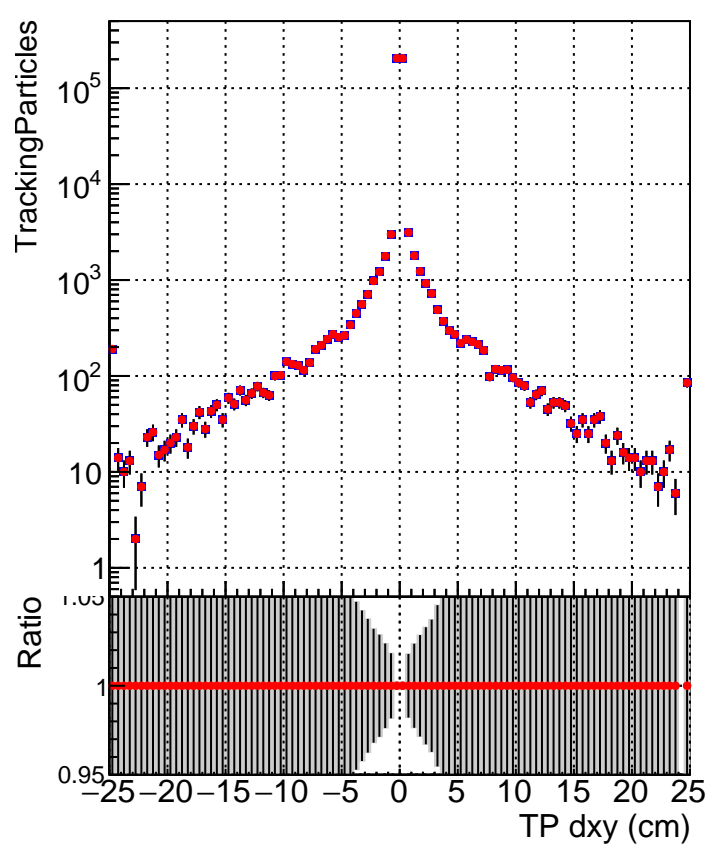

N of simulated tracks vs dxy

N of associated tracks (simToReco) vs dxy

N of simulated track

Legend:
- Blue square: `../CMSSW_13_2_X_2023-05-08-2300/src/DQM_TT_mkFit-DQM_new132`
- Red circle: `DQM_TT_mkFit-DQM_newfast132`