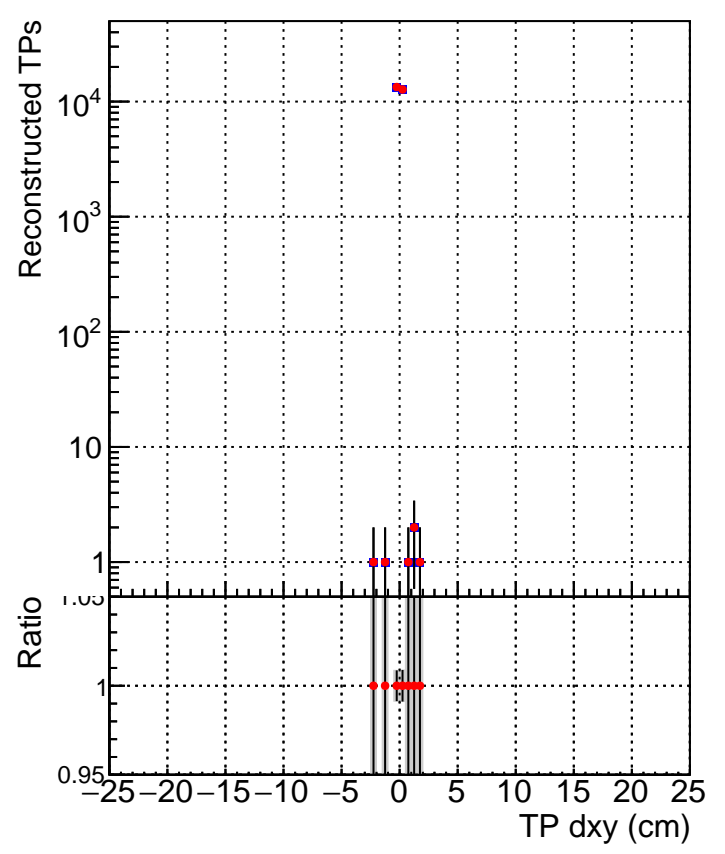

N of simulated tracks vs dxy

N of associated tracks (simToReco) vs dxy

N of simulated track

Legend:
- Blue square: `../CMSSW_13_2_X_2023-05-08-2300/src/DQM_TT_mkFit-DQM_new132`
- Red circle: `DQM_TT_mkFit-DQM_newfast132`