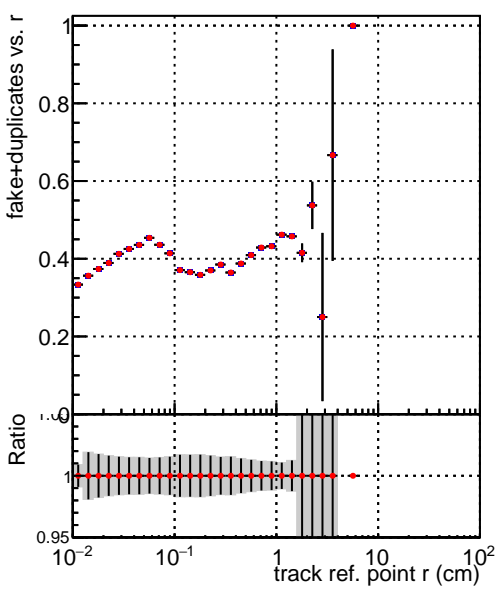

Efficiency vs vertpos**fake+duplicates vs vert r**

Legend:
 - Blue line: `././CMSSW_13_2_X_2023-05-08-2300/src/DQM_TT_mkFit-DQM_new132`
 - Red line: `DQM_TT_mkFit-DQM_newfast132`

Efficiency vs vert z**Efficiency vs. sim PV z****fake+duplicates vs Sim. PV z**