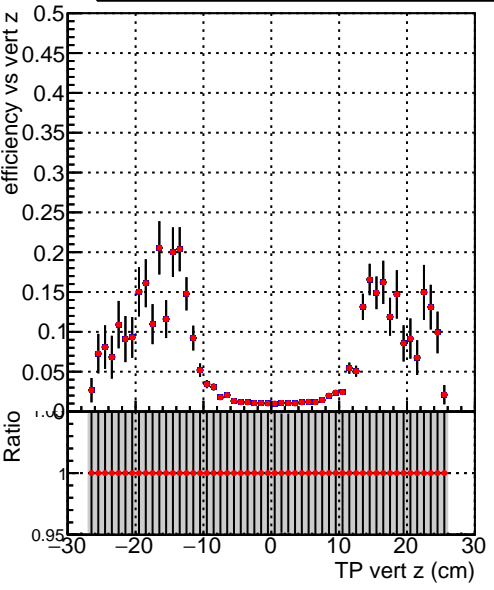

Efficiency vs vertpos**fake+duplicates vs vert r**

Legend:
 - Blue line: `././CMSSW_13_2_X_2023-05-08-2300/src/DQM_TT_mkFit-DQM_new132`
 - Red line: `DQM_TT_mkFit-DQM_newfast132`

Efficiency vs vert z**Efficiency vs. sim PV z****fake+duplicates vs Sim. PV z**