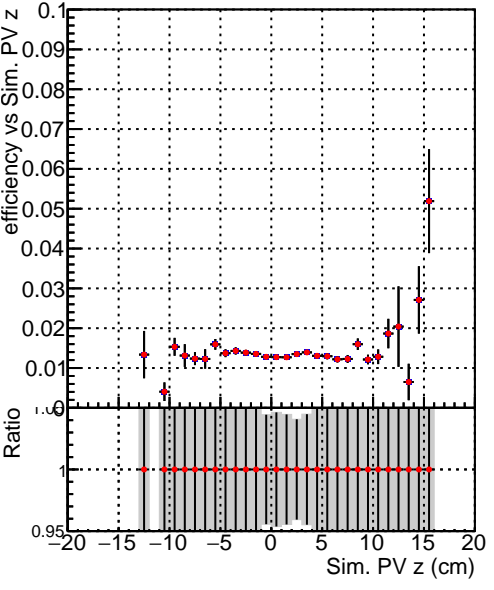

Efficiency vs vertpos**fake+duplicates vs vert r**

Legend:
 - Blue line: `././CMSSW_13_2_X_2023-05-08-2300/src/DQM_TT_mkFit-DQM_new132`
 - Red line: `DQM_TT_mkFit-DQM_newfast132`

Efficiency vs vert z**Efficiency vs. sim PV z****fake+duplicates vs Sim. PV z**