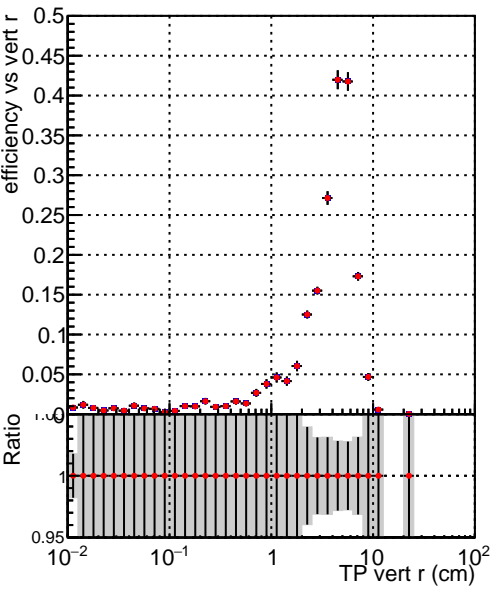

Efficiency vs vertpos**fake+duplicates vs vert r**

Legend:
 - Blue line: `././CMSSW_13_2_X_2023-05-08-2300/src/DQM_TT_mkFit-DQM_new132`
 - Red line: `DQM_TT_mkFit-DQM_newfast132`

Efficiency vs vert z**Efficiency vs. sim PV z****fake+duplicates vs Sim. PV z**