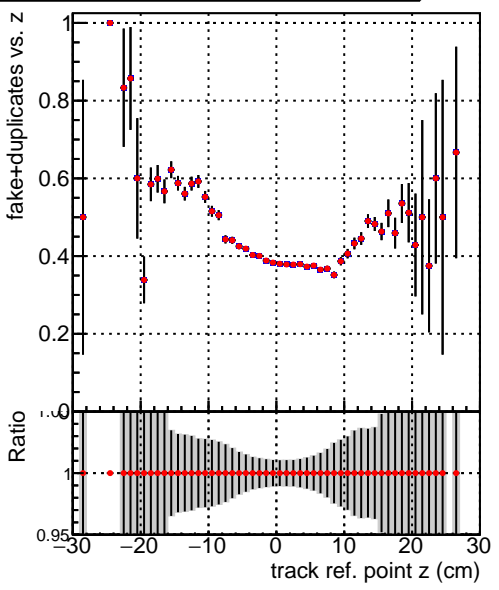

Efficiency vs vertpos**fake+duplicates vs vert r**

Legend:
 - Blue line: `././CMSSW_13_2_X_2023-05-08-2300/src/DQM_TT_mkFit-DQM_new132`
 - Red line: `DQM_TT_mkFit-DQM_newfast132`

Efficiency vs vert z**Efficiency vs. sim PV z****fake+duplicates vs Sim. PV z**