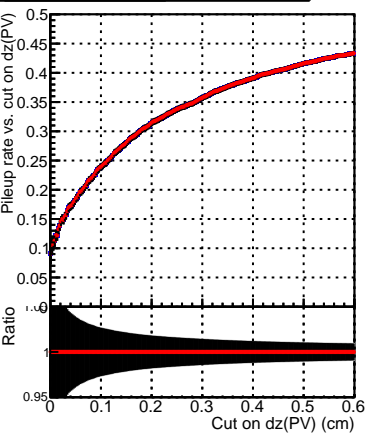

Efficiency vs. dz (PV)

Efficiency (tracking eff factorized out) vs. dz (PV)

Fake rate vs. cut on dz(PV)

Legend:
-././CMSSW_13_2_X_2023-05-08-2300/src/DQM_TT_mkFit-DQM_new132 (black line with square)
- DQM_TT_mkFit-DQM_newfast132 (red line with circle)