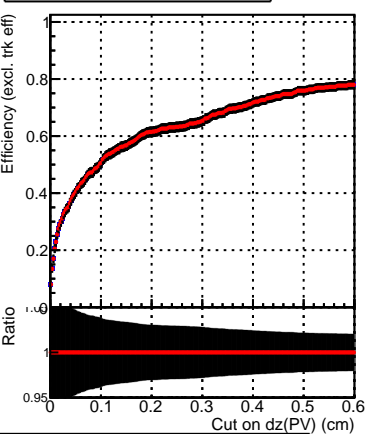

Efficiency vs. dz (PV)

Efficiency (tracking eff factorized out) vs. dz (PV)

Fake rate vs. cut on dz(PV)

Legend:
-././CMSSW_13_2_X_2023-05-08-2300/src/DQM_TT_mkFit-DQM_new132 (black line with square)
- DQM_TT_mkFit-DQM_newfast132 (red line with circle)