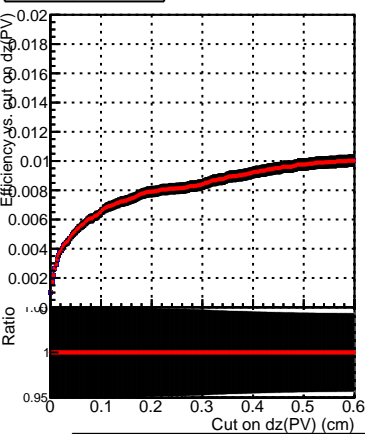

Efficiency vs. dz (PV)

Efficiency (tracking eff factorized out) vs. dz (PV)

Fake rate vs. cut on dz(PV)

Legend:
-././CMSSW_13_2_X_2023-05-08-2300/src/DQM_TT_mkFit-DQM_new132 (black line with square)
- DQM_TT_mkFit-DQM_newfast132 (red line with circle)