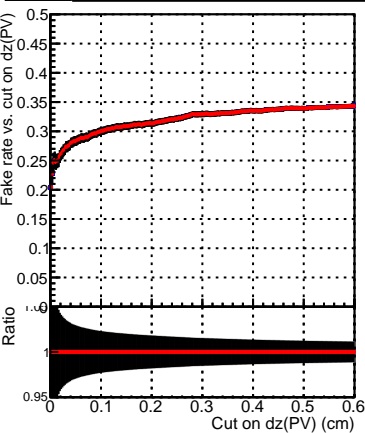

Efficiency vs. dz (PV)

Efficiency (tracking eff factorized out) vs. dz (PV)

Fake rate vs. cut on dz(PV)

Legend:
-././CMSSW_13_2_X_2023-05-08-2300/src/DQM_TT_mkFit-DQM_new132 (black line with square)
- DQM_TT_mkFit-DQM_newfast132 (red line with circle)