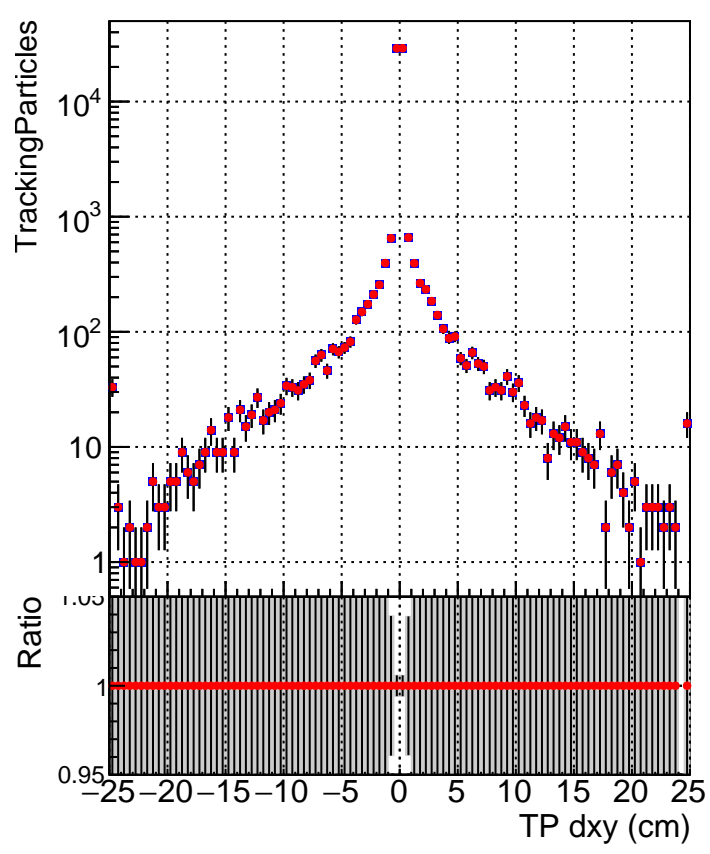

**N of simulated tracks vs dxy**

**N of associated tracks (simToReco) vs dxy**

**N of simulated track**

Legend:  
- Blue square: `../CMSSW_13_2_X_2023-05-08-2300/src/DQM_TT_mkFit-DQM_new132`  
- Red circle: `DQM_TT_mkFit-DQM_newfast132`