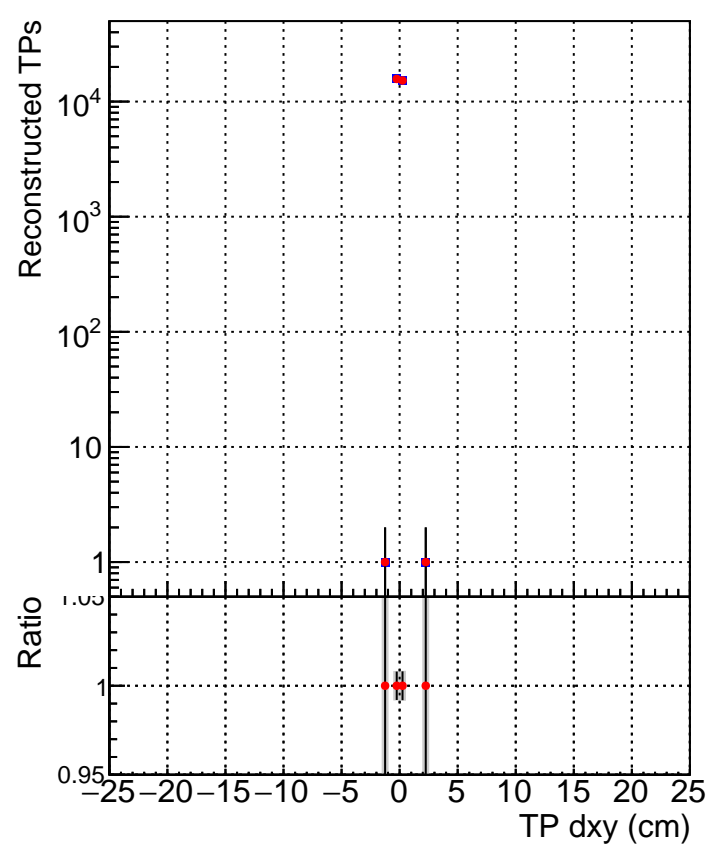

**N of simulated tracks vs dxy**

**N of associated tracks (simToReco) vs dxy**

**N of simulated track**

Legend:  
- Blue square: `../CMSSW_13_2_X_2023-05-08-2300/src/DQM_TT_mkFit-DQM_new132`  
- Red circle: `DQM_TT_mkFit-DQM_newfast132`