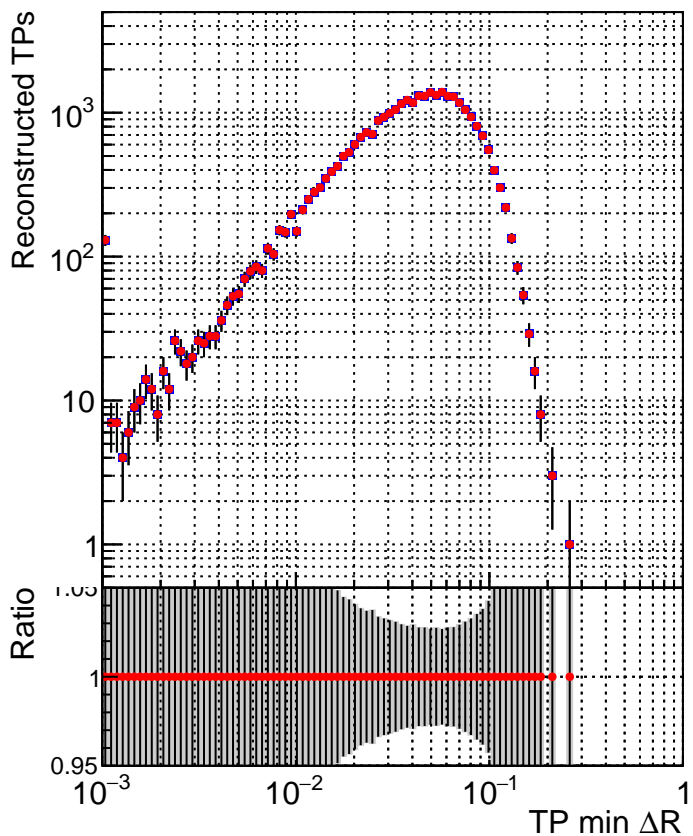

N of simulated tracks vs dR

N of associated tracks (simToReco) vs dR

N of simulated trac

■ `../CMSSW_13_2_X_2023-05-08-2300/src/DQM_TT_mkFit-DQM_new132`
● `DQM_TT_mkFit-DQM_newfast132`