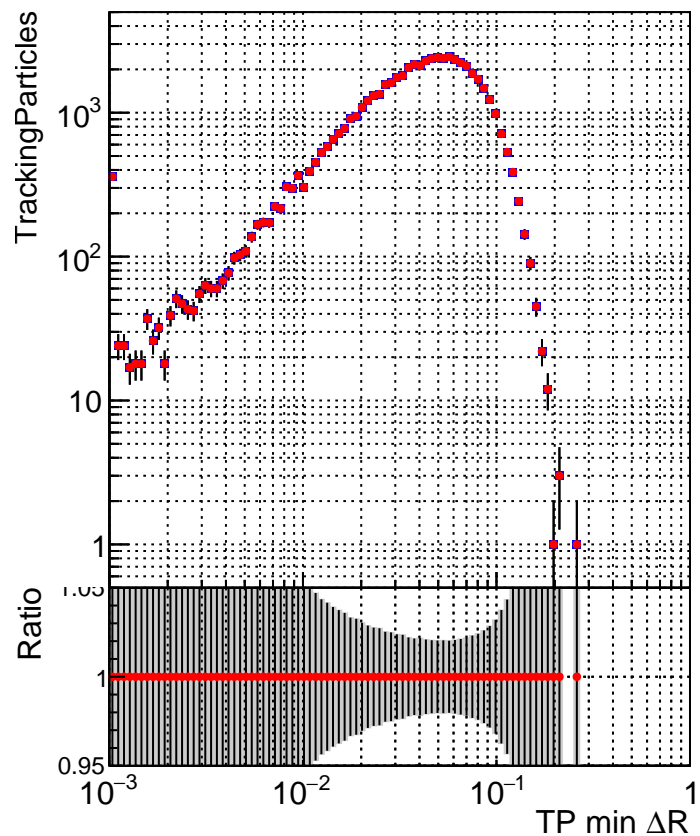

N of simulated tracks vs dR

N of associated tracks (simToReco) vs dR

N of simulated trac

■ `../CMSSW_13_2_X_2023-05-08-2300/src/DQM_TT_mkFit-DQM_new132`
● `DQM_TT_mkFit-DQM_newfast132`