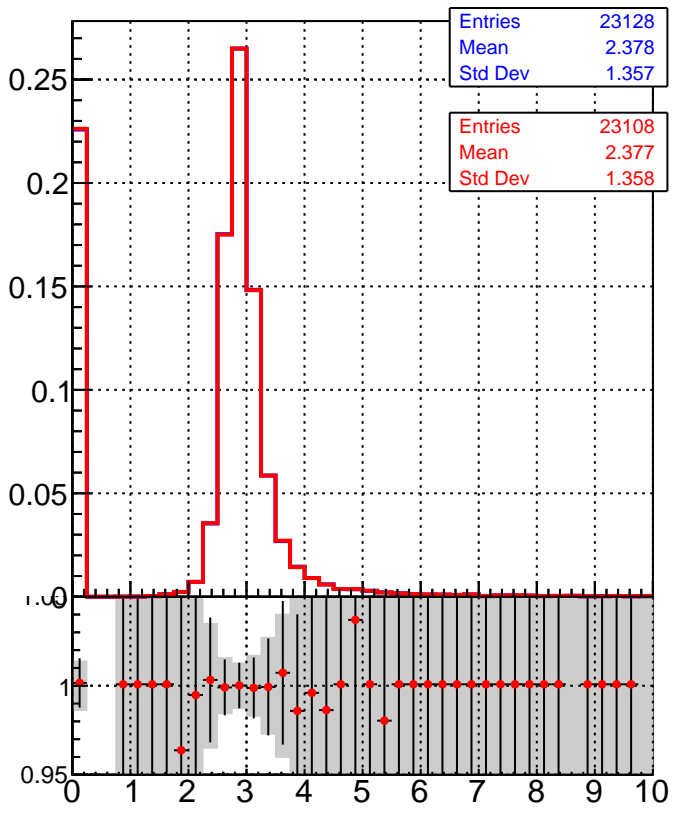

dE/dx estimator 1

dE/dx estimator 2

Legend:
—■— DQM_TT_mkFit-DQM_time_orig2
—●— DQM_TT_mkFit-DQM_time_mod2