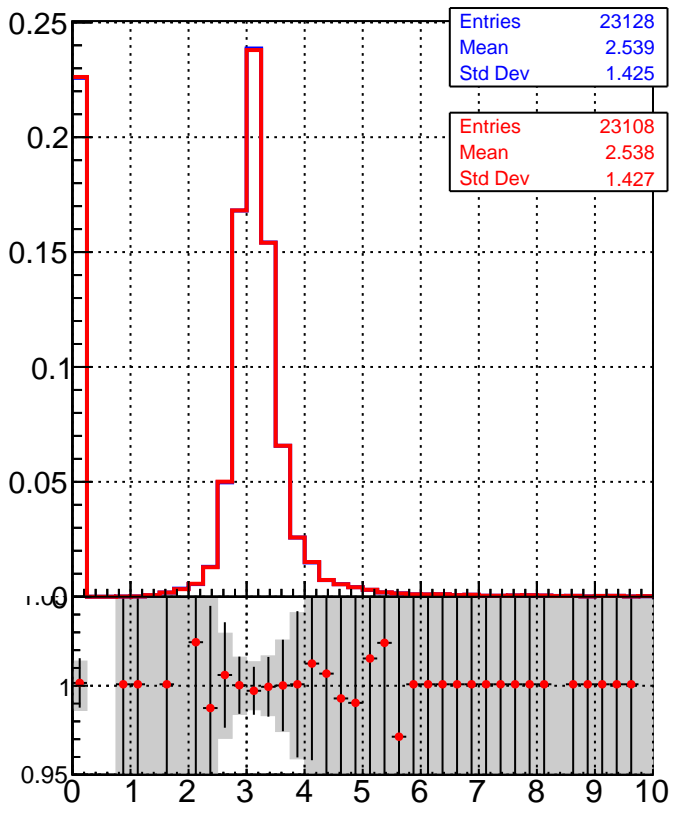

dE/dx estimator 1

dE/dx estimator 2

Legend:
—■— DQM_TT_mkFit-DQM_time_orig2
—●— DQM_TT_mkFit-DQM_time_mod2