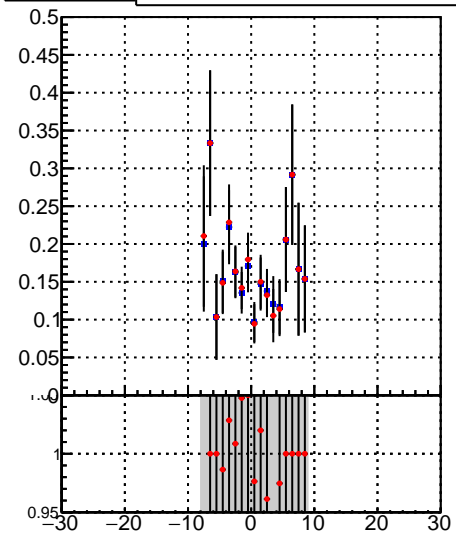

Fake rate vs vertpos**Duplicates Rate vs vertpos****Pileup rate vs vertpos**
Fake rate vs v
—●— DQM_TT_mkFit-DQM_time_orig2
—●— DQM_TT_mkFit-DQM_time_mod2
**Fake rate vs. sim PV z****Duplicates Rate vs sim PV z****Pileup rate vs. sim PV z**