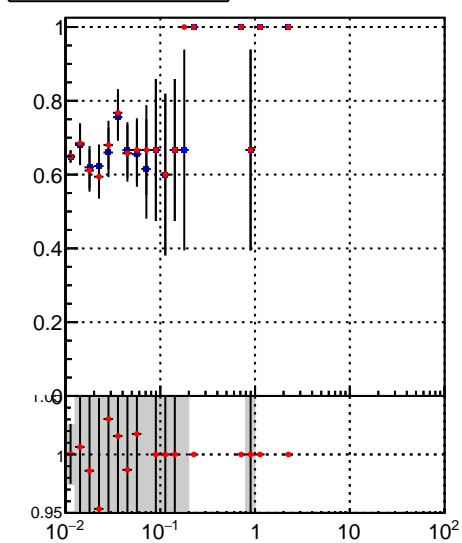

Fake rate vs vertpos**Duplicates Rate vs vertpos****Pileup rate vs vertpos**
Fake rate vs v
—●— DQM_TT_mkFit-DQM_time_orig2
—●— DQM_TT_mkFit-DQM_time_mod2
**Fake rate vs. sim PV z****Duplicates Rate vs sim PV z****Pileup rate vs. sim PV z**