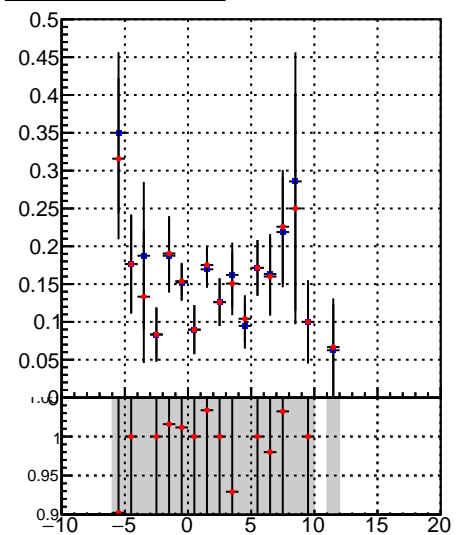

Fake rate vs vertpos**Duplicates Rate vs vertpos****Pileup rate vs vertpos**
Fake rate vs v
—●— DQM_TT_mkFit-DQM_time_orig2
—●— DQM_TT_mkFit-DQM_time_mod2
**Fake rate vs. sim PV z****Duplicates Rate vs sim PV z****Pileup rate vs. sim PV z**