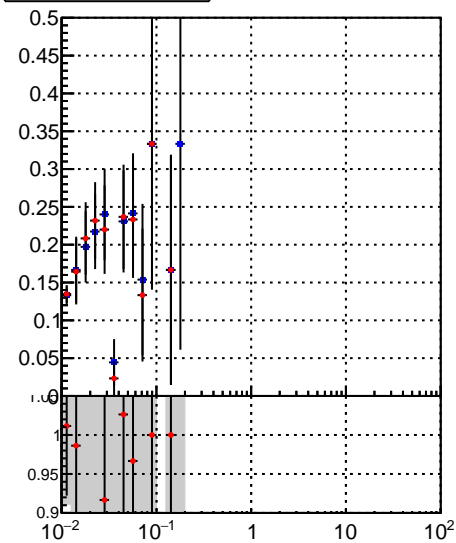

Fake rate vs vertpos**Duplicates Rate vs vertpos****Pileup rate vs vertpos**
Fake rate vs v
—●— DQM_TT_mkFit-DQM_time_orig2
—●— DQM_TT_mkFit-DQM_time_mod2
**Fake rate vs. sim PV z****Duplicates Rate vs sim PV z****Pileup rate vs. sim PV z**