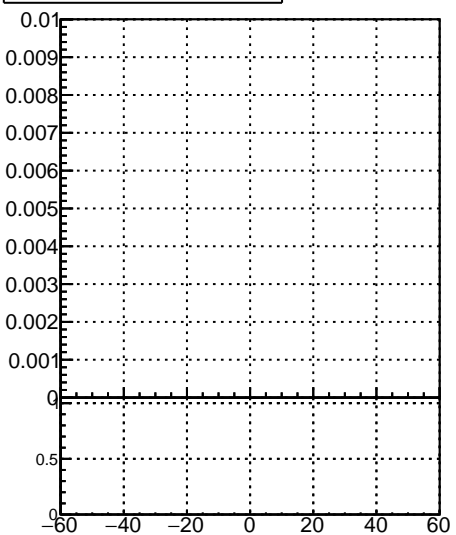

Fake rate vs vertpos**Duplicates Rate vs vertpos****Pileup rate vs vertpos**
Fake rate vs v
—●— DQM_TT_mkFit-DQM_time_orig2
—●— DQM_TT_mkFit-DQM_time_mod2
**Fake rate vs. sim PV z****Duplicates Rate vs sim PV z****Pileup rate vs. sim PV z**