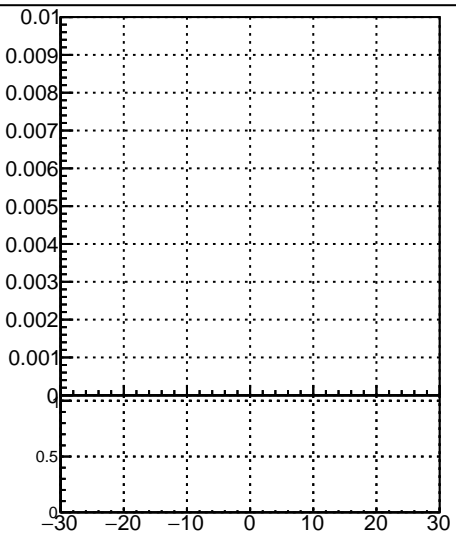

Fake rate vs vertpos**Duplicates Rate vs vertpos****Pileup rate vs vertpos**
Fake rate vs v
—●— DQM_TT_mkFit-DQM_time_orig2
—●— DQM_TT_mkFit-DQM_time_mod2
**Fake rate vs. sim PV z****Duplicates Rate vs sim PV z****Pileup rate vs. sim PV z**