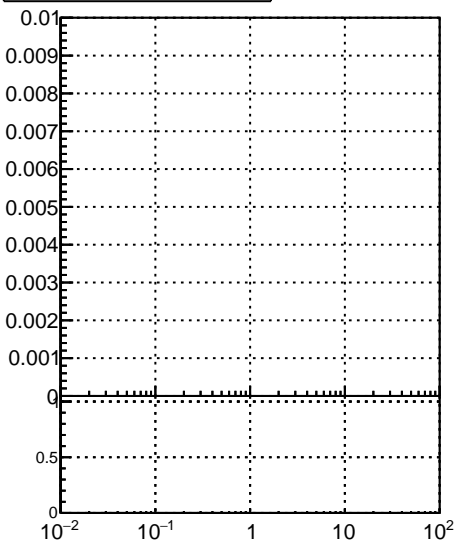

Fake rate vs vertpos**Duplicates Rate vs vertpos****Pileup rate vs vertpos**
Fake rate vs v
—●— DQM_TT_mkFit-DQM_time_orig2
—●— DQM_TT_mkFit-DQM_time_mod2
**Fake rate vs. sim PV z****Duplicates Rate vs sim PV z****Pileup rate vs. sim PV z**