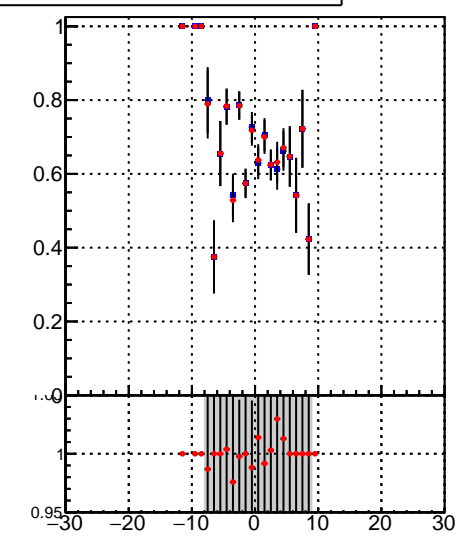

Fake rate vs vertpos**Duplicates Rate vs vertpos****Pileup rate vs vertpos**
Fake rate vs v
—●— DQM_TT_mkFit-DQM_time_orig2
—●— DQM_TT_mkFit-DQM_time_mod2
**Fake rate vs. sim PV z****Duplicates Rate vs sim PV z****Pileup rate vs. sim PV z**