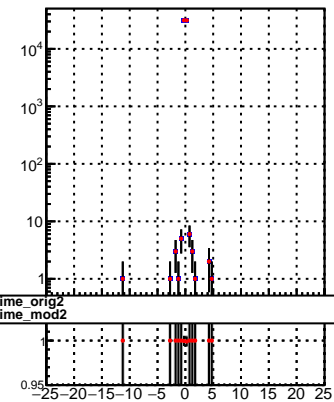

N of reco track vs dxy

N of associated (recoToSim) tracks vs dxy

N of associated (recoToSim) looper tracks vs dxy

N of reco track vs dz

N of associated (recoToSim) tracks vs dz

N of associated (recoToSim) looper tracks vs dz