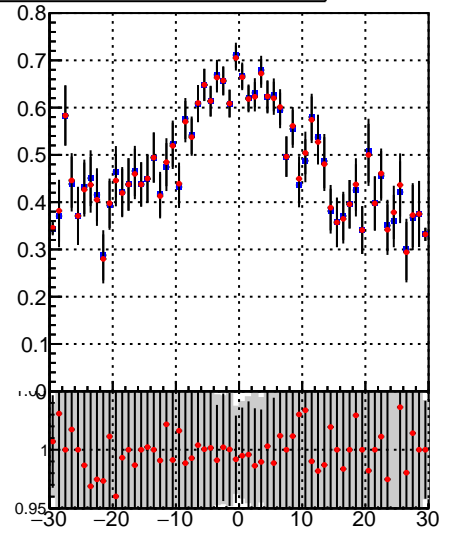

Fake rate vs vertpos**Duplicates Rate vs vertpos****Pileup rate vs vertpos**
Fake rate vs v
■ DQM_TT_mkFit-DQM_time_orig2
● DQM_TT_mkFit-DQM_time_mod2
**Fake rate vs. sim PV z****Duplicates Rate vs sim PV z****Pileup rate vs. sim PV z**