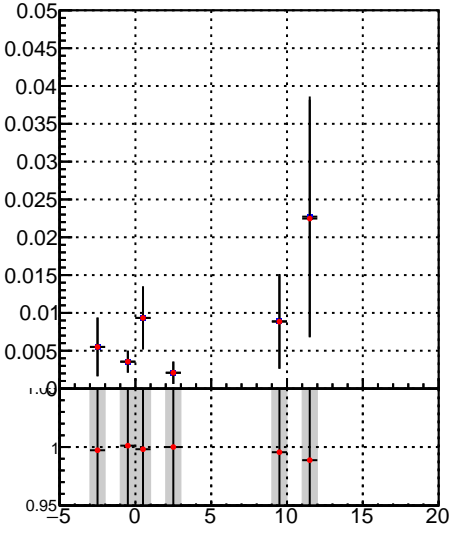

Fake rate vs vertpos**Duplicates Rate vs vertpos****Pileup rate vs vertpos**
Fake rate vs v
■ DQM_TT_mkFit-DQM_time_orig2
● DQM_TT_mkFit-DQM_time_mod2
**Fake rate vs. sim PV z****Duplicates Rate vs sim PV z****Pileup rate vs. sim PV z**