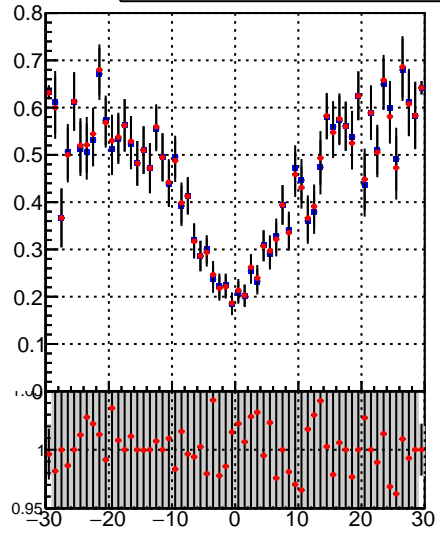

Fake rate vs vertpos**Duplicates Rate vs vertpos****Pileup rate vs vertpos**
Fake rate vs v
■ DQM_TT_mkFit-DQM_time_orig2
● DQM_TT_mkFit-DQM_time_mod2
**Fake rate vs. sim PV z****Duplicates Rate vs sim PV z****Pileup rate vs. sim PV z**