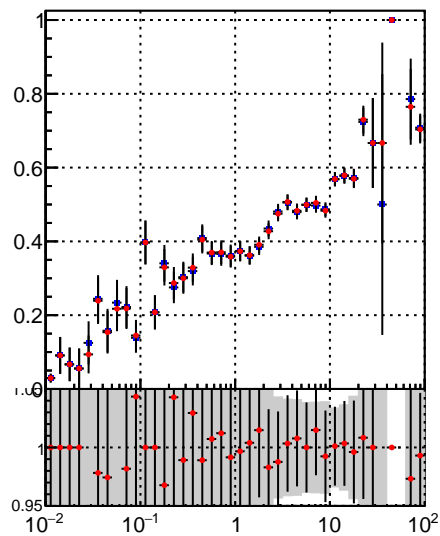

Fake rate vs vertpos**Duplicates Rate vs vertpos****Pileup rate vs vertpos**
Fake rate vs v
■ DQM_TT_mkFit-DQM_time_orig2
● DQM_TT_mkFit-DQM_time_mod2
**Fake rate vs. sim PV z****Duplicates Rate vs sim PV z****Pileup rate vs. sim PV z**