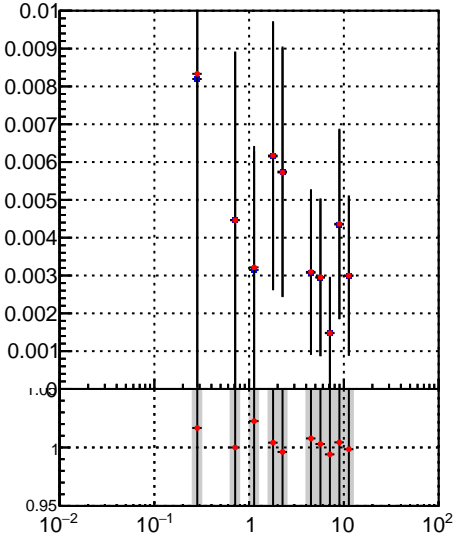

Fake rate vs vertpos**Duplicates Rate vs vertpos****Pileup rate vs vertpos**
Fake rate vs v
■ DQM_TT_mkFit-DQM_time_orig2
● DQM_TT_mkFit-DQM_time_mod2
**Fake rate vs. sim PV z****Duplicates Rate vs sim PV z****Pileup rate vs. sim PV z**