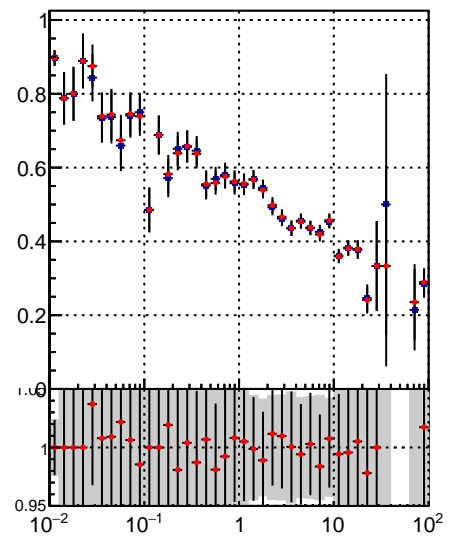

Fake rate vs vertpos**Duplicates Rate vs vertpos****Pileup rate vs vertpos**
Fake rate vs v
■ DQM_TT_mkFit-DQM_time_orig2
● DQM_TT_mkFit-DQM_time_mod2
**Fake rate vs. sim PV z****Duplicates Rate vs sim PV z****Pileup rate vs. sim PV z**