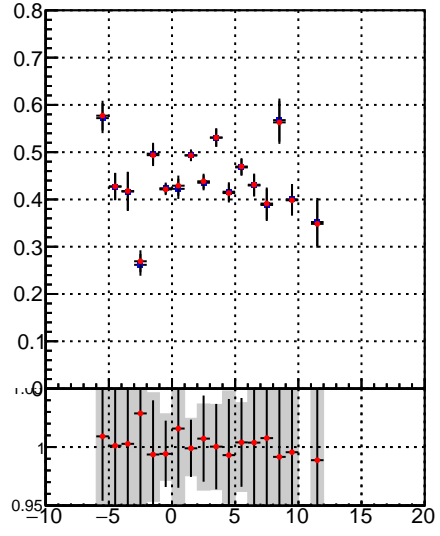

Fake rate vs vertpos**Duplicates Rate vs vertpos****Pileup rate vs vertpos**
Fake rate vs v
■ DQM_TT_mkFit-DQM_time_orig2
● DQM_TT_mkFit-DQM_time_mod2
**Fake rate vs. sim PV z****Duplicates Rate vs sim PV z****Pileup rate vs. sim PV z**