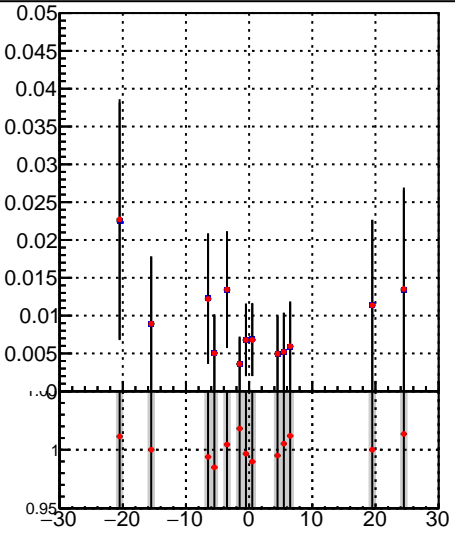

Fake rate vs vertpos**Duplicates Rate vs vertpos****Pileup rate vs vertpos**
Fake rate vs v
■ DQM_TT_mkFit-DQM_time_orig2
● DQM_TT_mkFit-DQM_time_mod2
**Fake rate vs. sim PV z****Duplicates Rate vs sim PV z****Pileup rate vs. sim PV z**