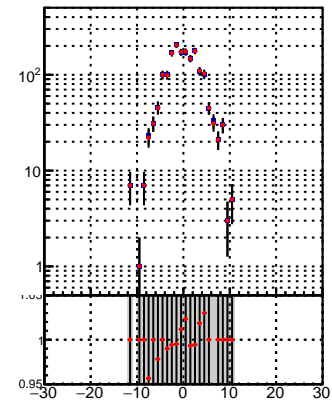

N of reco track vs dxy

N of associated (recoToSim) tracks vs dxy

N of associated (recoToSim) looper tracks vs dxy

N of reco track vs dz

N of associated (recoToSim) tracks vs dz

N of associated (recoToSim) looper tracks vs dz