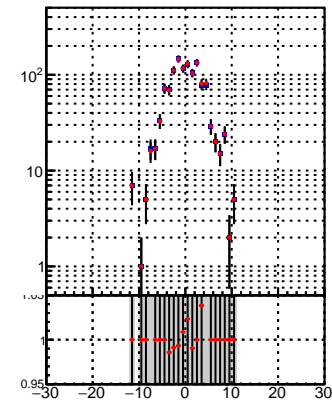

N of reco track vs dxy

N of associated (recoToSim) tracks vs dxy

N of associated (recoToSim) looper tracks vs dxy

N of reco track vs dz

N of associated (recoToSim) tracks vs dz

N of associated (recoToSim) looper tracks vs dz