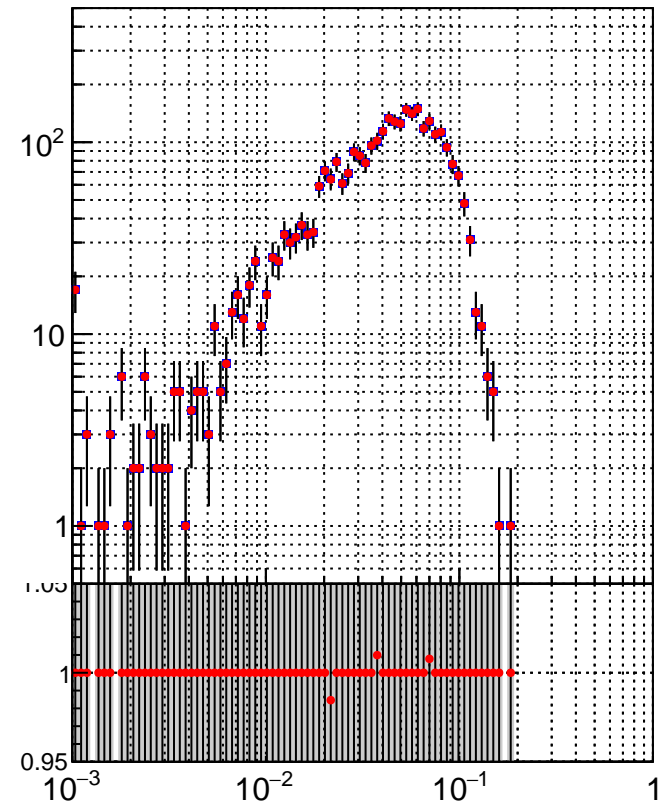

N of simulated tracks vs dR

N of associated tracks (simToReco) vs dR

N of simulated trac

- DQM_TT_mkFit-DQM_pless_orig
- DQM_TT_mkFit-DQM_pless_mod