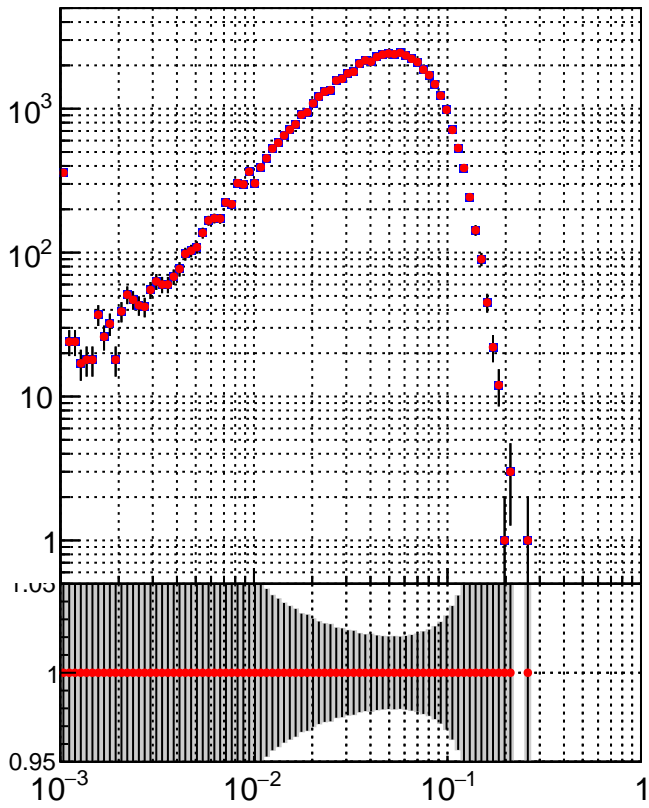

N of simulated tracks vs dR

N of associated tracks (simToReco) vs dR

N of simulated trac

- DQM_TT_mkFit-DQM_pless_orig
- DQM_TT_mkFit-DQM_pless_mod