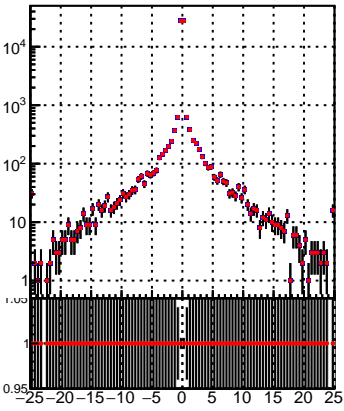

N of simulated tracks vs dxy(PV)

N of associated tracks (simToReco) vs dxy(PV)

■ DQM_TT_mkFit-DQM_pless_orig
■ DQM_TT_mkFit-DQM_pless_mod

N of simulated tracks vs dz(PV)

N of associated tracks (simToReco) vs dz(PV)

N of simulated tracks vs dz(PV)

N of associated tracks (simToReco) vs dz(PV)