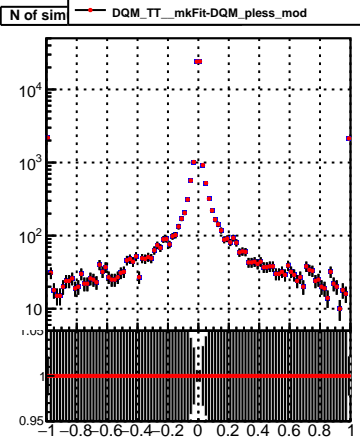

N of simulated tracks vs dxy(PV)

N of associated tracks (simToReco) vs dxy(PV)

■ DQM_TT_mkFit-DQM_pless_orig
■ DQM_TT_mkFit-DQM_pless_mod

N of simulated tracks vs dz(PV)

N of associated tracks (simToReco) vs dz(PV)

N of simulated tracks vs dz(PV)

N of associated tracks (simToReco) vs dz(PV)