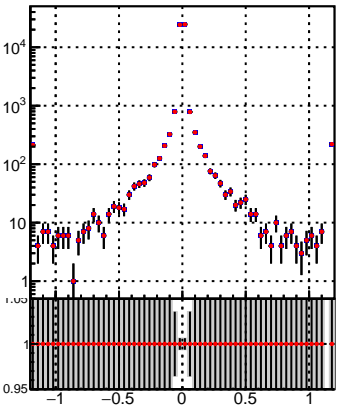

N of simulated tracks vs dxy(PV)

N of associated tracks (simToReco) vs dxy(PV)

■ DQM_TT_mkFit-DQM_pless_orig
■ DQM_TT_mkFit-DQM_pless_mod

N of simulated tracks vs dz(PV)

N of associated tracks (simToReco) vs dz(PV)

N of simulated tracks vs dz(PV)

N of associated tracks (simToReco) vs dz(PV)