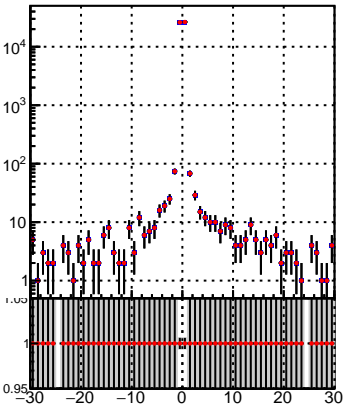

N of simulated tracks vs dxy(PV)

N of associated tracks (simToReco) vs dxy(PV)

■ DQM_TT_mkFit-DQM_pless_orig
■ DQM_TT_mkFit-DQM_pless_mod

N of simulated tracks vs dz(PV)

N of associated tracks (simToReco) vs dz(PV)

N of simulated tracks vs dz(PV)

N of associated tracks (simToReco) vs dz(PV)