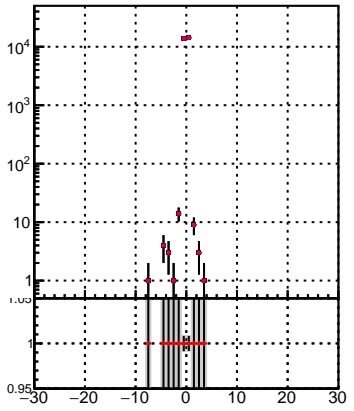

N of simulated tracks vs dxy(PV)

N of associated tracks (simToReco) vs dxy(PV)

■ DQM_TT_mkFit-DQM_pless_orig
■ DQM_TT_mkFit-DQM_pless_mod

N of simulated tracks vs dz(PV)

N of associated tracks (simToReco) vs dz(PV)

N of simulated tracks vs dz(PV)

N of associated tracks (simToReco) vs dz(PV)