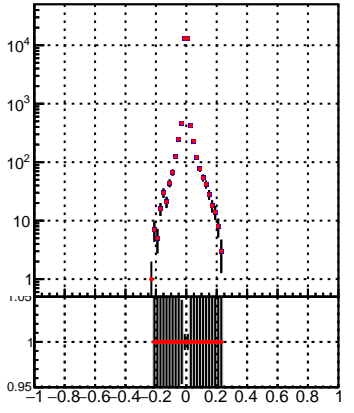

N of simulated tracks vs dxy(PV)

N of associated tracks (simToReco) vs dxy(PV)

■ DQM_TT_mkFit-DQM_pless_orig
■ DQM_TT_mkFit-DQM_pless_mod

N of simulated tracks vs dz(PV)

N of associated tracks (simToReco) vs dz(PV)

N of simulated tracks vs dz(PV)

N of associated tracks (simToReco) vs dz(PV)