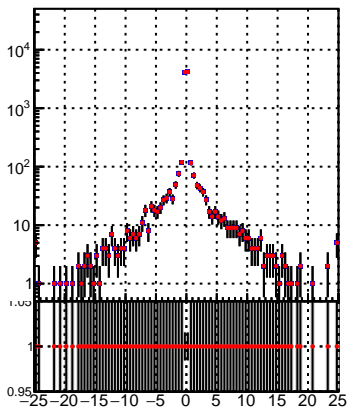

N of simulated tracks vs dxy(PV)

N of associated tracks (simToReco) vs dxy(PV)

■ DQM_TT_mkFit-DQM_pless_orig
■ DQM_TT_mkFit-DQM_pless_mod

N of simulated tracks vs dz(PV)

N of associated tracks (simToReco) vs dz(PV)

N of simulated tracks vs dz(PV)

N of associated tracks (simToReco) vs dz(PV)