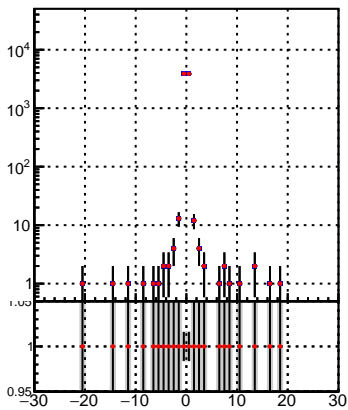

N of simulated tracks vs dxy(PV)

N of associated tracks (simToReco) vs dxy(PV)

■ DQM_TT_mkFit-DQM_pless_orig
■ DQM_TT_mkFit-DQM_pless_mod

N of simulated tracks vs dz(PV)

N of associated tracks (simToReco) vs dz(PV)

N of simulated tracks vs dz(PV)

N of associated tracks (simToReco) vs dz(PV)