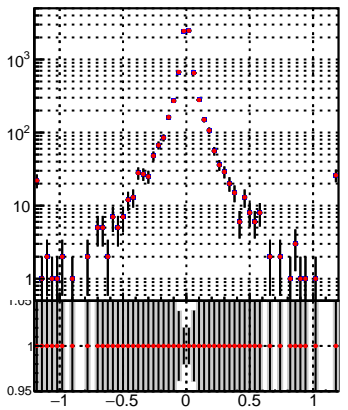

N of simulated tracks vs dxy(PV)

N of associated tracks (simToReco) vs dxy(PV)

■ DQM_TT_mkFit-DQM_pless_orig
■ DQM_TT_mkFit-DQM_pless_mod

N of simulated tracks vs dz(PV)

N of associated tracks (simToReco) vs dz(PV)

N of simulated tracks vs dz(PV)

N of associated tracks (simToReco) vs dz(PV)