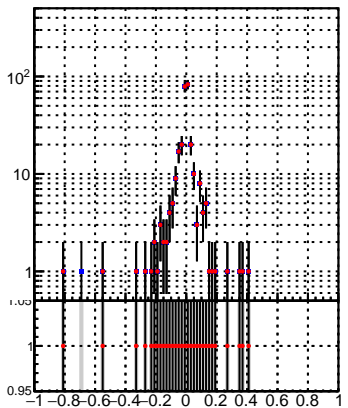

N of simulated tracks vs dxy(PV)

N of associated tracks (simToReco) vs dxy(PV)

■ DQM_TT_mkFit-DQM_pless_orig
■ DQM_TT_mkFit-DQM_pless_mod

N of simulated tracks vs dz(PV)

N of associated tracks (simToReco) vs dz(PV)

N of simulated tracks vs dz(PV)

N of associated tracks (simToReco) vs dz(PV)