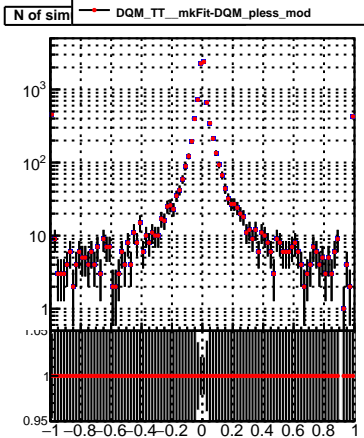

N of simulated tracks vs dxy(PV)

N of associated tracks (simToReco) vs dxy(PV)

■ DQM_TT_mkFit-DQM_pless_orig
■ DQM_TT_mkFit-DQM_pless_mod

N of simulated tracks vs dz(PV)

N of associated tracks (simToReco) vs dz(PV)

N of simulated tracks vs dz(PV)

N of associated tracks (simToReco) vs dz(PV)