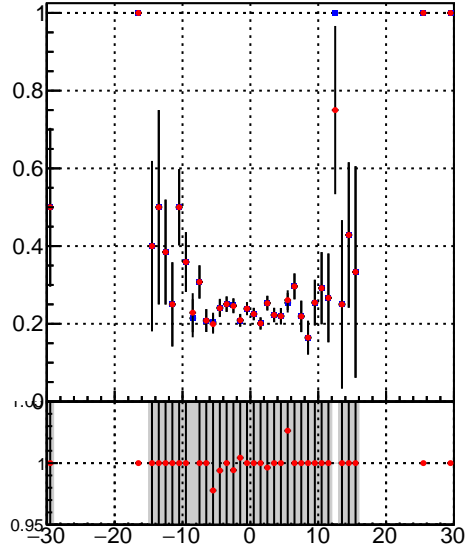

Efficiency vs vertpos**fake+duplicates vs vert r**
Efficiency vs sim PV z

 —●— DQM_TT_mkFit-DQM_pless_orig
 —●— DQM_TT_mkFit-DQM_pless_mod

**Efficiency vs. sim PV z****fake+duplicates vs Sim. PV z**