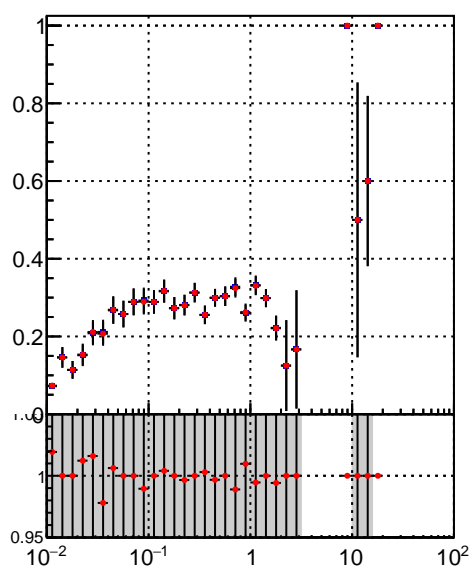

Efficiency vs vertpos**fake+duplicates vs vert r**
Efficiency vs sim PV z

 —●— DQM_TT_mkFit-DQM_pless_orig
 —●— DQM_TT_mkFit-DQM_pless_mod

**Efficiency vs. sim PV z****fake+duplicates vs Sim. PV z**