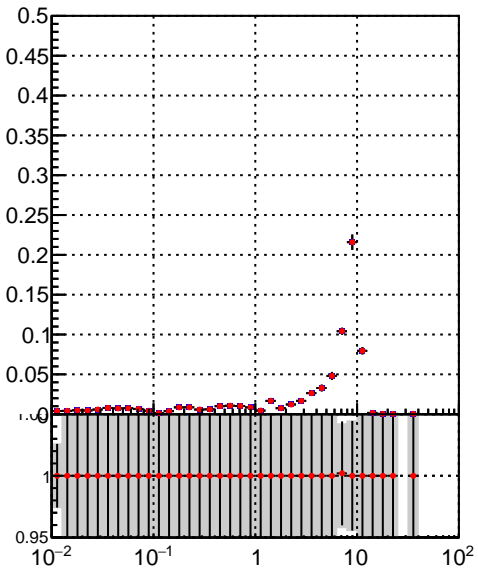

Efficiency vs vertpos**fake+duplicates vs vert r**
Efficiency vs sim PV z

 —●— DQM_TT_mkFit-DQM_pless_orig
 —●— DQM_TT_mkFit-DQM_pless_mod

**Efficiency vs. sim PV z****fake+duplicates vs Sim. PV z**