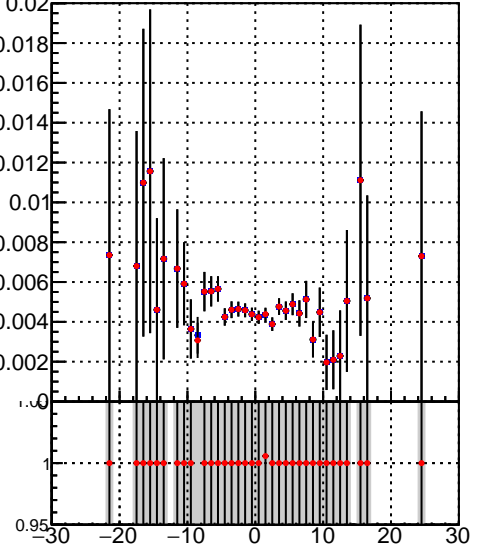

Efficiency vs vertpos**fake+duplicates vs vert r**
Efficiency vs sim PV z

 —●— DQM_TT_mkFit-DQM_pless_orig
 —●— DQM_TT_mkFit-DQM_pless_mod

**Efficiency vs. sim PV z****fake+duplicates vs Sim. PV z**