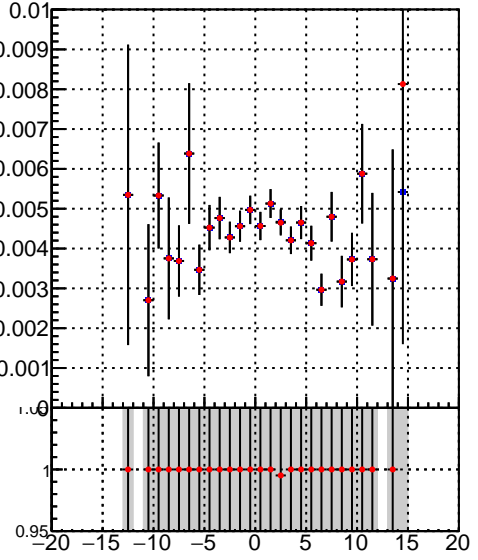

Efficiency vs vertpos**fake+duplicates vs vert r**
Efficiency vs sim PV z

 —●— DQM_TT_mkFit-DQM_pless_orig
 —●— DQM_TT_mkFit-DQM_pless_mod

**Efficiency vs. sim PV z****fake+duplicates vs Sim. PV z**