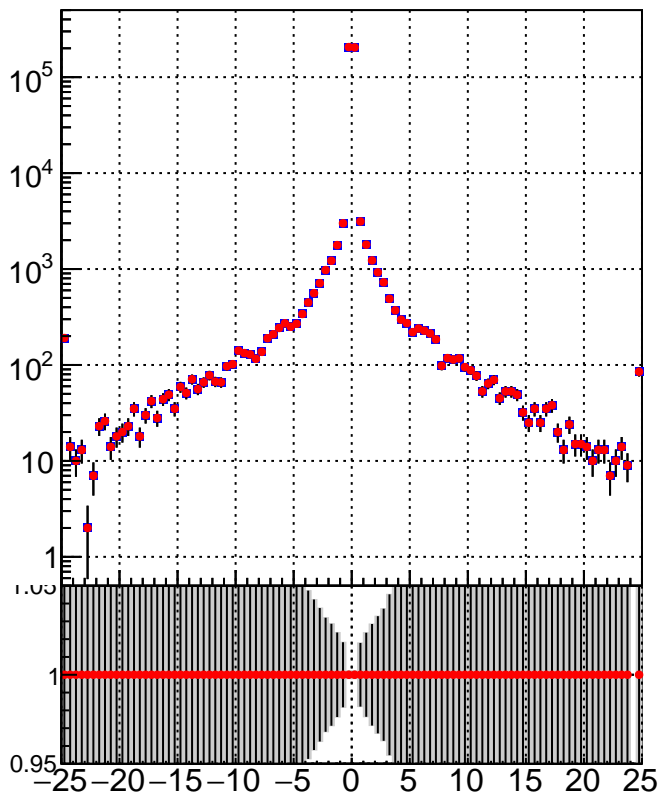

N of simulated tracks vs dxy**N of associated tracks (simToReco) vs dxy****N of simulated track**

■ DQM_TT_mkFit-DQM_pless_orig
■ DQM_TT_mkFit-DQM_pless_mod