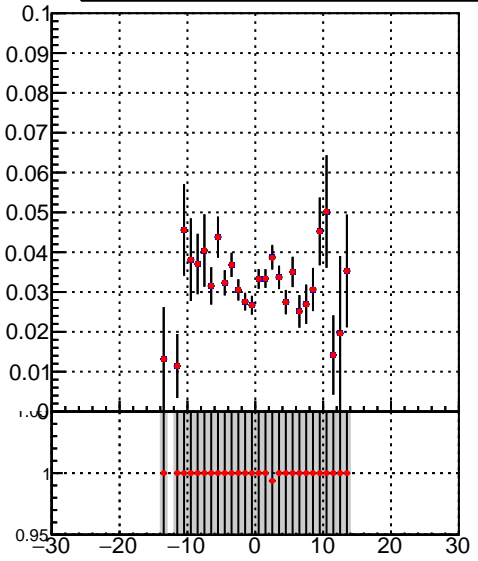

Efficiency vs vertpos**fake+duplicates vs vert r**
Efficiency vs vertpos
 — DQM_TT_mkFit-DQM_pless_orig
 — DQM_TT_mkFit-DQM_pless_mod
**Efficiency vs. sim PV z****fake+duplicates vs Sim. PV z**