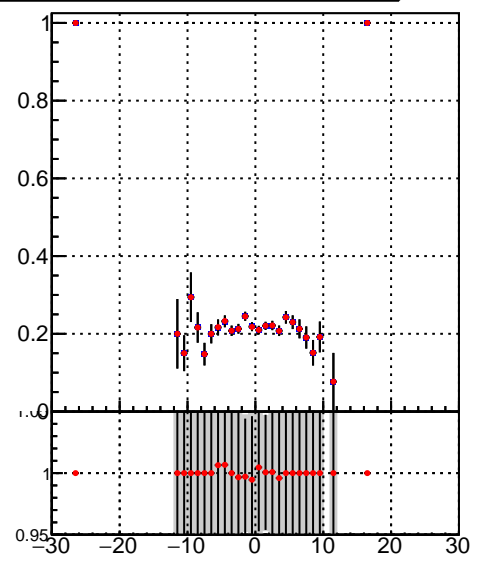

Efficiency vs vertpos**fake+duplicates vs vert r**
Efficiency vs vertpos
 — DQM_TT_mkFit-DQM_pless_orig
 — DQM_TT_mkFit-DQM_pless_mod
**Efficiency vs. sim PV z****fake+duplicates vs Sim. PV z**