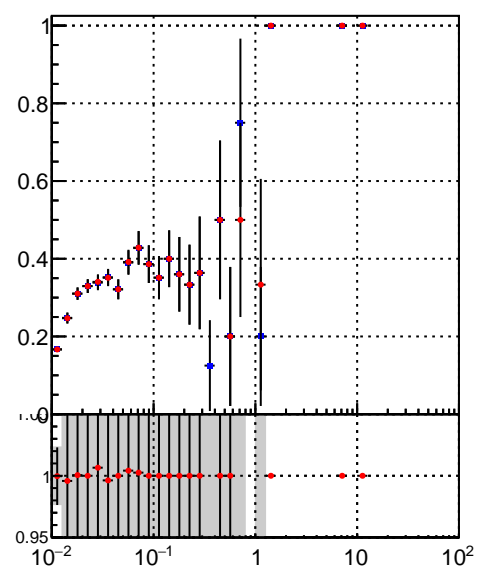

Efficiency vs vertpos**fake+duplicates vs vert r**
Efficiency vs vertpos
 — DQM_TT_mkFit-DQM_pless_orig
 — DQM_TT_mkFit-DQM_pless_mod
**Efficiency vs. sim PV z****fake+duplicates vs Sim. PV z**