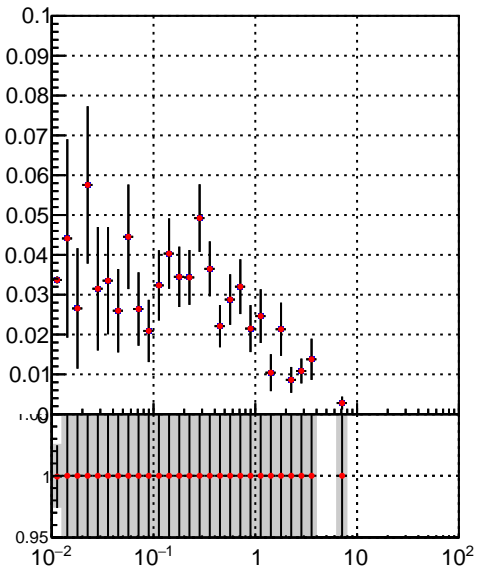

Efficiency vs vertpos**fake+duplicates vs vert r**
Efficiency vs vertpos
 — DQM_TT_mkFit-DQM_pless_orig
 — DQM_TT_mkFit-DQM_pless_mod
**Efficiency vs. sim PV z****fake+duplicates vs Sim. PV z**