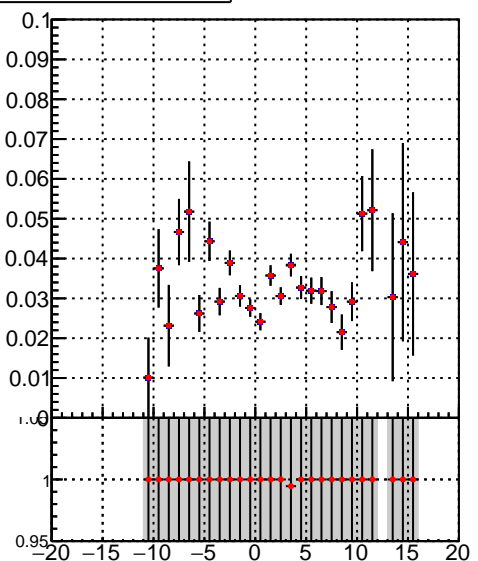

Efficiency vs vertpos**fake+duplicates vs vert r**
Efficiency vs vertpos
 — DQM_TT_mkFit-DQM_pless_orig
 — DQM_TT_mkFit-DQM_pless_mod
**Efficiency vs. sim PV z****fake+duplicates vs Sim. PV z**