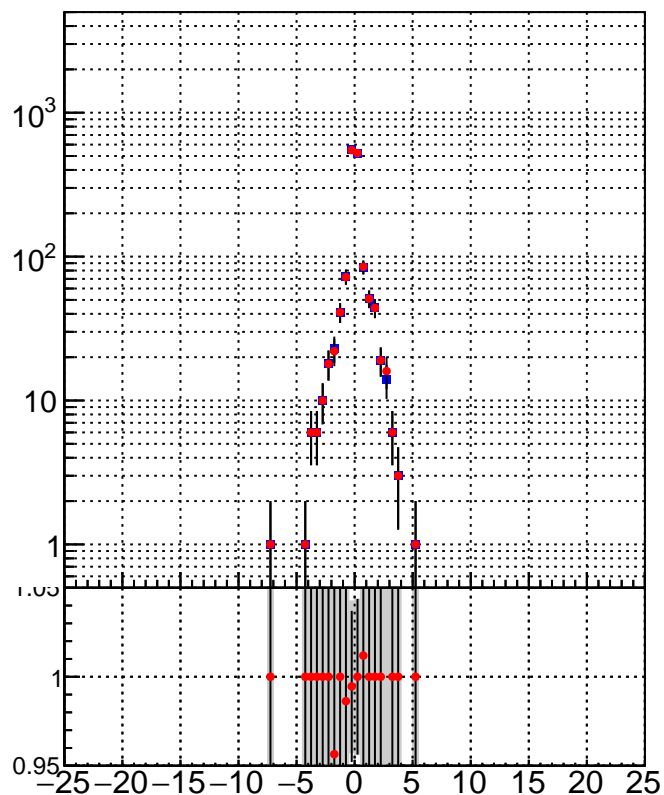

N of simulated tracks vs dxy**N of associated tracks (simToReco) vs dxy****N of simulated track**

■ DQM_TT_mkFit-DQM_pless_orig
● DQM_TT_mkFit-DQM_pless_mod