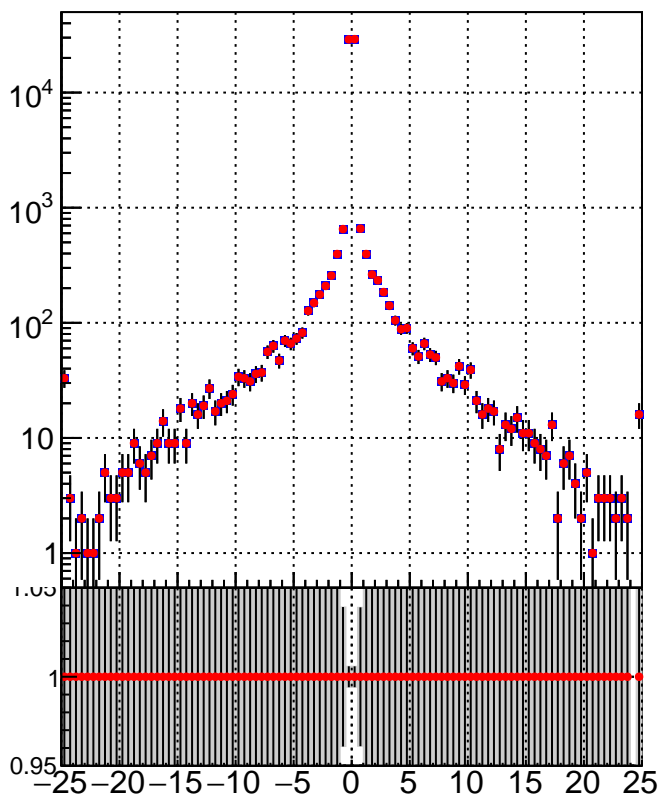

N of simulated tracks vs dxy**N of associated tracks (simToReco) vs dxy****N of simulated track**

■ DQM_TT_mkFit-DQM_pless_orig
● DQM_TT_mkFit-DQM_pless_mod