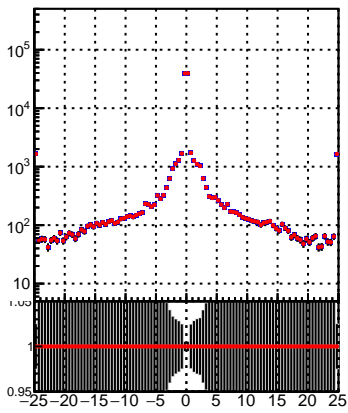

N of simulated tracks vs dxy(PV)

N of associated tracks (simToReco) vs dxy(PV)

■ DQM_TT_mkFit-DQM_pless_orig
■ DQM_TT_mkFit-DQM_pless_modi3
 N of sim

N of simulated tracks vs dz(PV)

N of associated tracks (simToReco) vs dz(PV)

N of simulated tracks vs dz(PV)

N of associated tracks (simToReco) vs dz(PV)