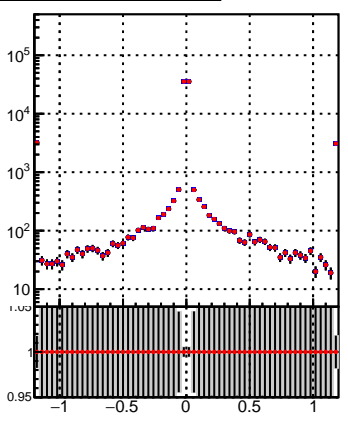

N of simulated tracks vs dxy(PV)

N of associated tracks (simToReco) vs dxy(PV)

■ DQM_TT_mkFit-DQM_pless_orig
■ DQM_TT_mkFit-DQM_pless_modi3
 N of sim

N of simulated tracks vs dz(PV)

N of associated tracks (simToReco) vs dz(PV)

N of simulated tracks vs dz(PV)

N of associated tracks (simToReco) vs dz(PV)