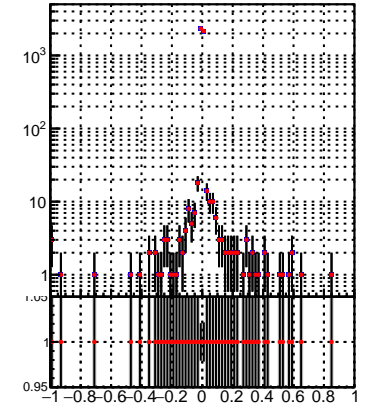

N of simulated tracks vs dxy(PV)

N of associated tracks (simToReco) vs dxy(PV)

■ DQM_TT_mkFit-DQM_pless_orig
■ DQM_TT_mkFit-DQM_pless_modi3
 N of sim

N of simulated tracks vs dz(PV)

N of associated tracks (simToReco) vs dz(PV)

N of simulated tracks vs dz(PV)

N of associated tracks (simToReco) vs dz(PV)