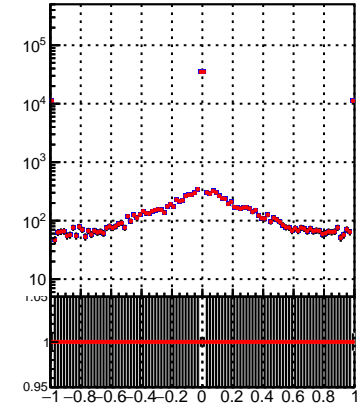

N of simulated tracks vs dxy(PV)

N of associated tracks (simToReco) vs dxy(PV)

■ DQM_TT_mkFit-DQM_pless_orig
■ DQM_TT_mkFit-DQM_pless_modi3
 N of sim

N of simulated tracks vs dz(PV)

N of associated tracks (simToReco) vs dz(PV)

N of simulated tracks vs dz(PV)

N of associated tracks (simToReco) vs dz(PV)