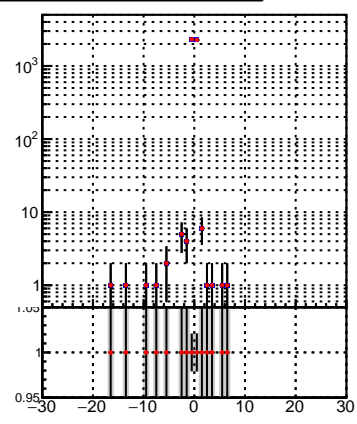

N of simulated tracks vs dxy(PV)

N of associated tracks (simToReco) vs dxy(PV)

■ DQM_TT_mkFit-DQM_pless_orig
■ DQM_TT_mkFit-DQM_pless_modi3
 N of sim

N of simulated tracks vs dz(PV)

N of associated tracks (simToReco) vs dz(PV)

N of simulated tracks vs dz(PV)

N of associated tracks (simToReco) vs dz(PV)