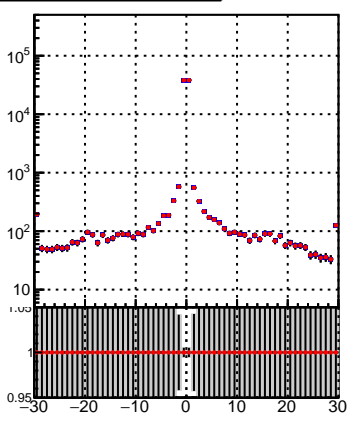

N of simulated tracks vs dxy(PV)

N of associated tracks (simToReco) vs dxy(PV)

■ DQM_TT_mkFit-DQM_pless_orig
■ DQM_TT_mkFit-DQM_pless_modi3
 N of sim

N of simulated tracks vs dz(PV)

N of associated tracks (simToReco) vs dz(PV)

N of simulated tracks vs dz(PV)

N of associated tracks (simToReco) vs dz(PV)