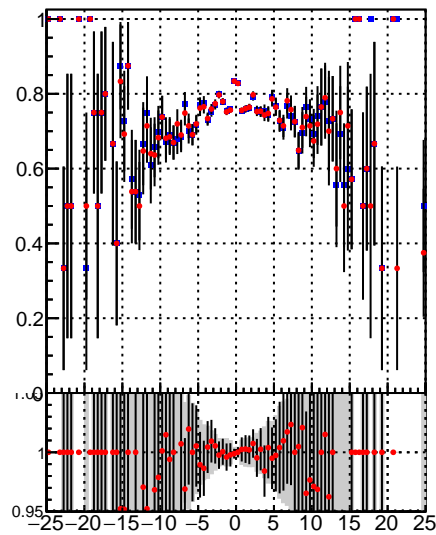

Fake rate vs dxy

Duplicates Rate vs Dxy

Pileup rate vs dxy

Fake rate vs d

Legend for Fake rate vs d plots:

- Blue circles: DQM_TT_mkFit-DQM_pless_orig
- Red circles: DQM_TT_mkFit-DQM_pless_modi3