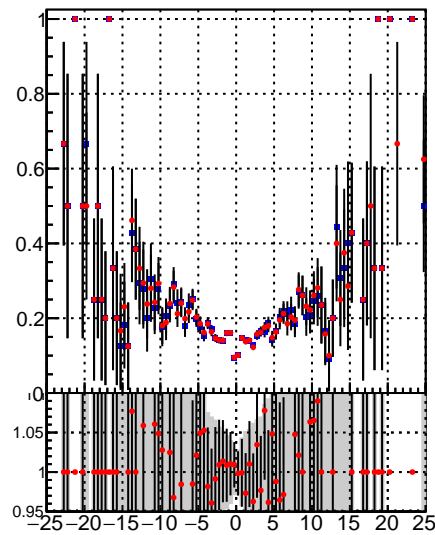

Fake rate vs dxy

Duplicates Rate vs Dxy

Pileup rate vs dxy

Fake rate vs d

Legend for Fake rate vs d plots:

- Blue circles: DQM_TT_mkFit-DQM_pless_orig
- Red circles: DQM_TT_mkFit-DQM_pless_modi3