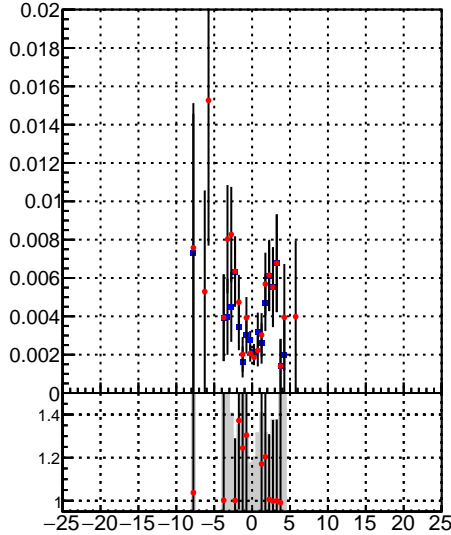

Fake rate vs dxy

Duplicates Rate vs Dxy

Pileup rate vs dxy

Fake rate vs d

Legend for Fake rate vs d plots:

- Blue circles: DQM_TT_mkFit-DQM_pless_orig
- Red circles: DQM_TT_mkFit-DQM_pless_modi3