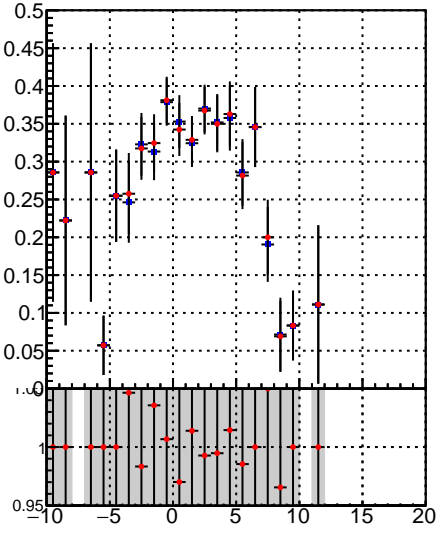

Fake rate vs vertpos**Duplicates Rate vs vertpos****Pileup rate vs vertpos****Fake rate vs v**

—●— DQM_TT_mkFit-DQM_pless_orig
—●— DQM_TT_mkFit-DQM_pless_modi3

**Fake rate vs. sim PV z****Duplicates Rate vs sim PV z****Pileup rate vs. sim PV z**