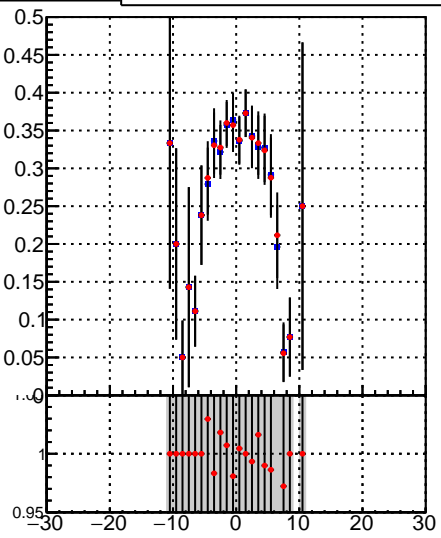

Fake rate vs vertpos**Duplicates Rate vs vertpos****Pileup rate vs vertpos****Fake rate vs v**

—●— DQM_TT_mkFit-DQM_pless_orig
—●— DQM_TT_mkFit-DQM_pless_modi3

**Fake rate vs. sim PV z****Duplicates Rate vs sim PV z****Pileup rate vs. sim PV z**