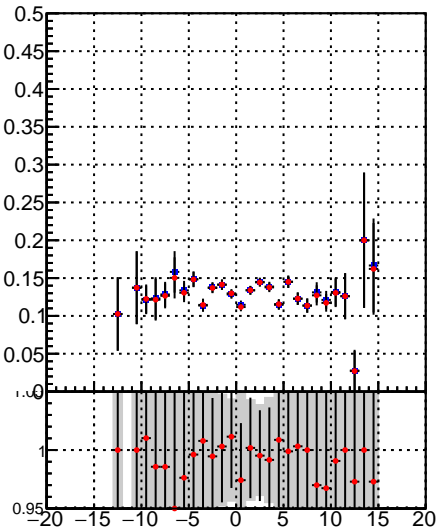

**Fake rate vs vertpos****Duplicates Rate vs vertpos****Pileup rate vs vertpos**

—●— DQM\_TT\_mkFit-DQM\_pless\_orig  
—●— DQM\_TT\_mkFit-DQM\_pless\_modi3

**Fake rate vs v****Duplicates Rate vs v****Pileup rate vs v****Fake rate vs. sim PV z****Duplicates Rate vs sim PV z****Pileup rate vs. sim PV z**