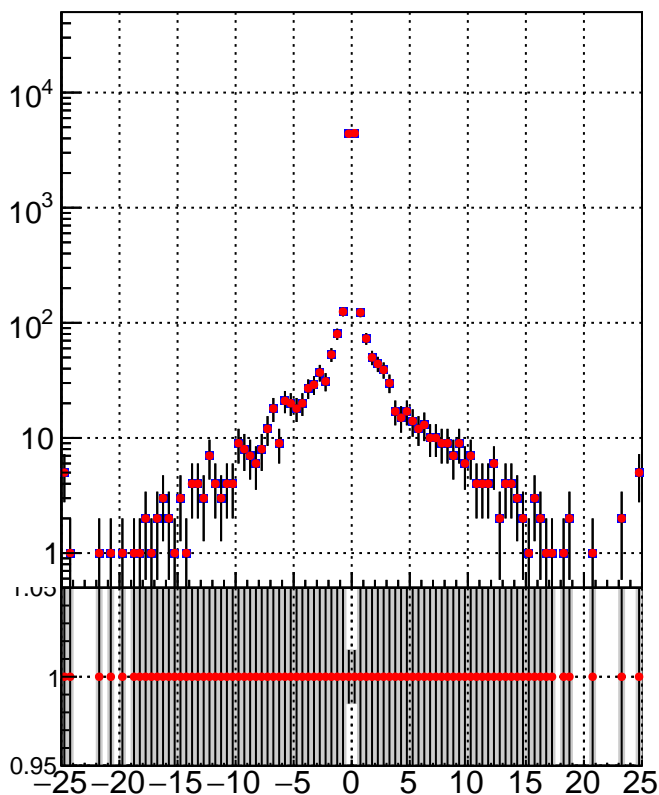

N of simulated tracks vs dxy

N of associated tracks (simToReco) vs dxy

N of simulated track

- DQM_TT_mkFit-DQM_pless_orig
- DQM_TT_mkFit-DQM_pless_modi3