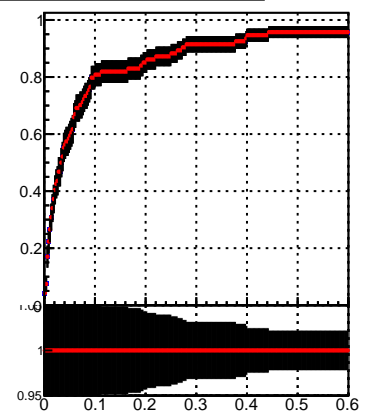

Efficiency vs. dz (PV)

Efficiency (tracking eff factorized out) vs. dz (PV)

Legend:

- DQM_TT_mkFit-DQM_pless_orig
- DQM_TT_mkFit-DQM_pless_modi3