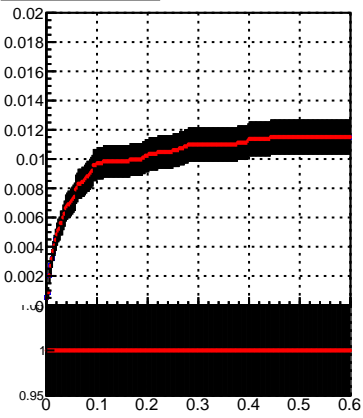

Efficiency vs. dz (PV)

Efficiency (tracking eff factorized out) vs. dz (PV)

Legend:

- DQM_TT_mkFit-DQM_pless_orig
- DQM_TT_mkFit-DQM_pless_modi3