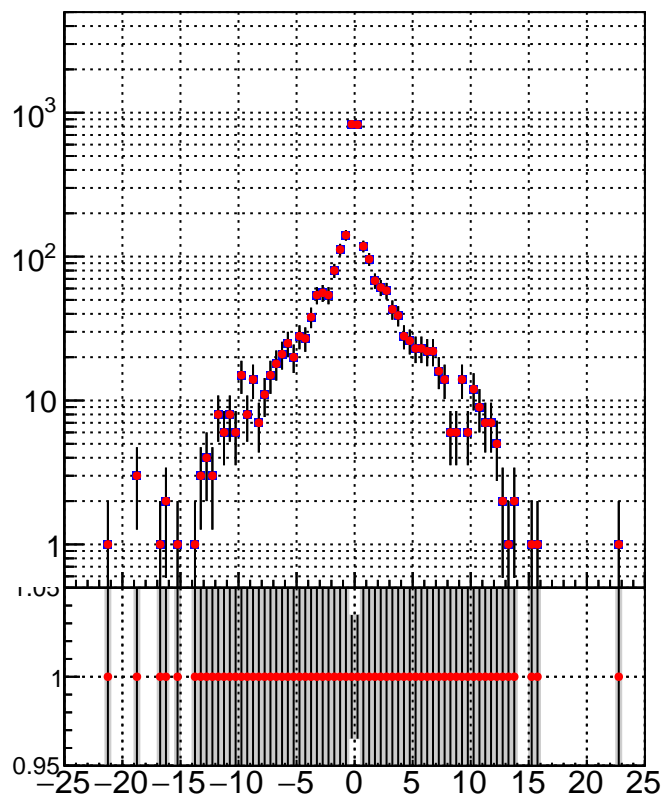

N of simulated tracks vs dxy

N of associated tracks (simToReco) vs dxy

N of simulated track

■ DQM_TT_mkFit-DQM_pless_orig
● DQM_TT_mkFit-DQM_pless_modi3