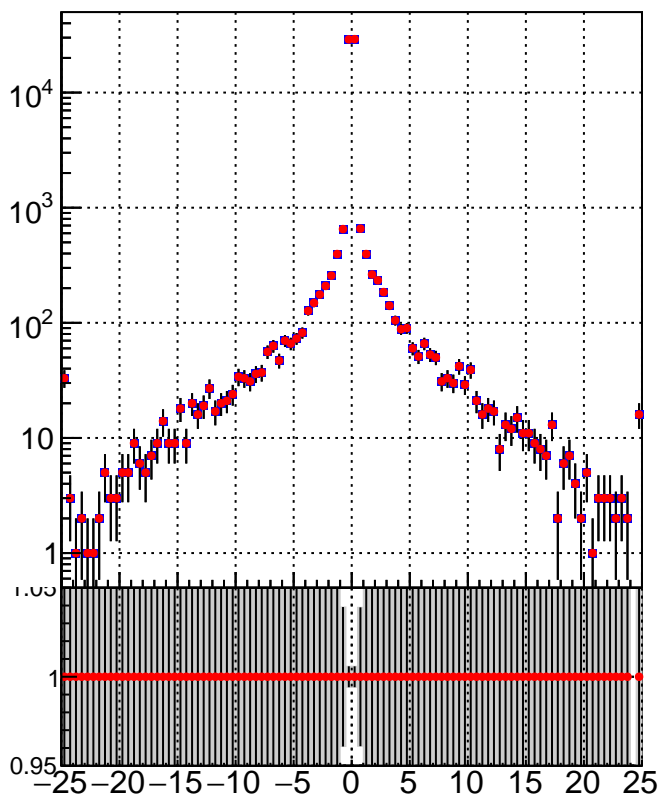

N of simulated tracks vs dxy

N of associated tracks (simToReco) vs dxy

N of simulated track

■ DQM_TT_mkFit-DQM_pless_orig
● DQM_TT_mkFit-DQM_pless_modi3