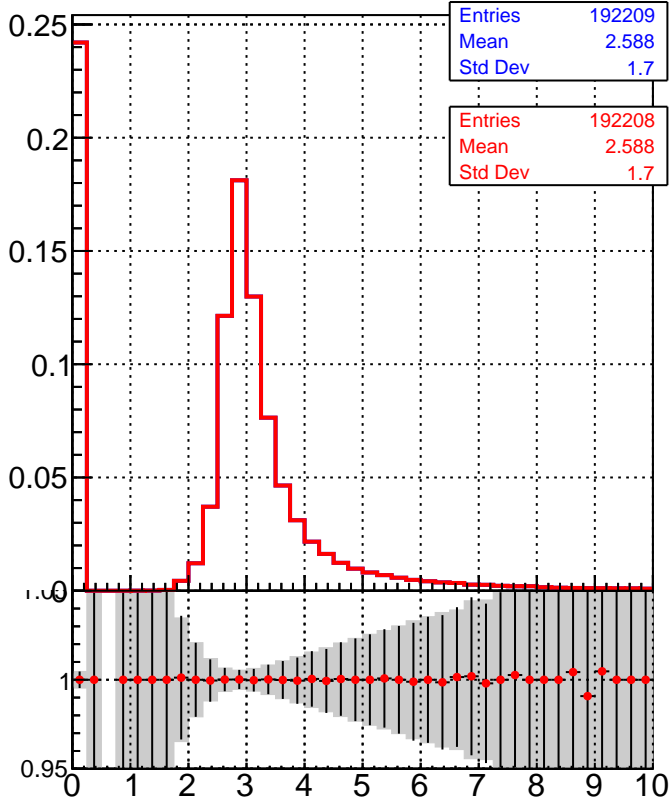

dE/dx estimator 1

dE/dx estimator 2

Legend:
- DQM_TT_mkFit-DQM_pless_orig (blue line with squares)
- DQM_TT_mkFit-DQM_pless_modi3 (red line with circles)