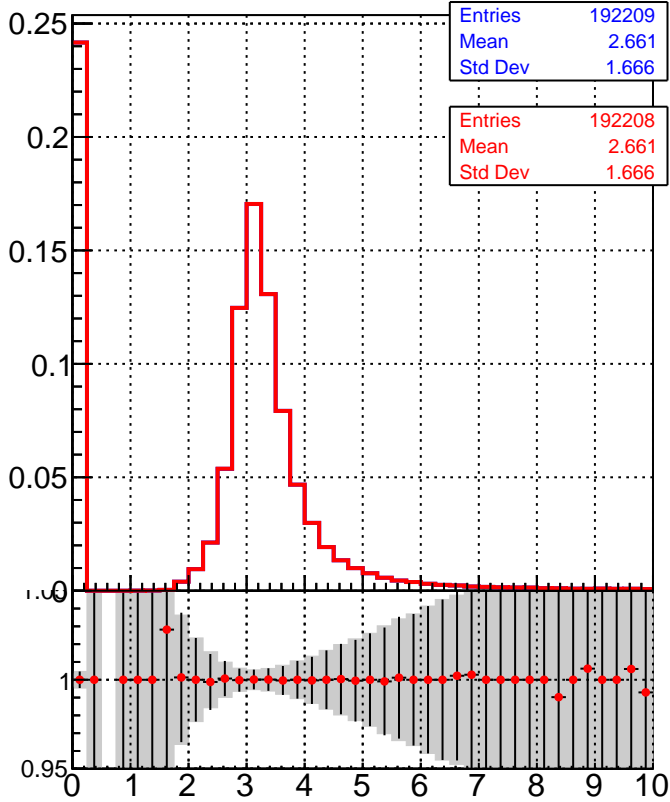

dE/dx estimator 1

dE/dx estimator 2

Legend:
- DQM_TT_mkFit-DQM_pless_orig (blue line with squares)
- DQM_TT_mkFit-DQM_pless_modi3 (red line with circles)