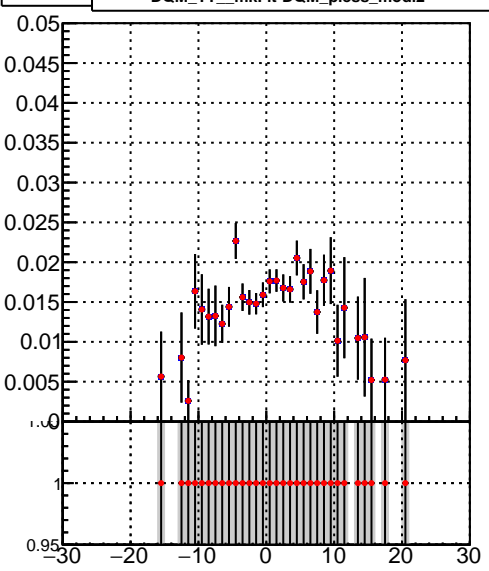

Efficiency vs vertpos

Legend: DQM\_TT\_mkFit-DQM\_pless\_orig (blue square), DQM\_TT\_mkFit-DQM\_pless\_mod2 (red diamond)

Efficiency

Efficiency vs. sim PV z