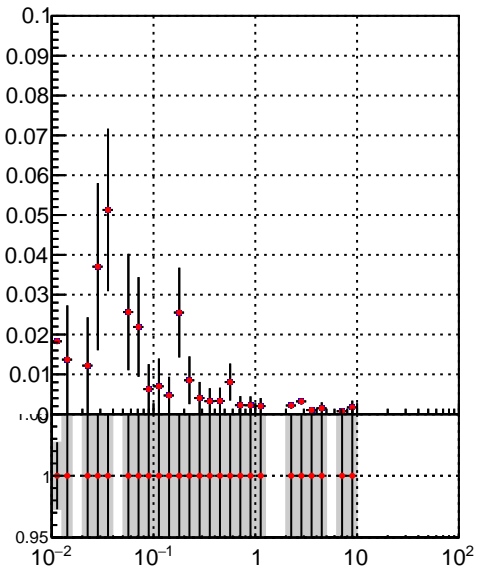

Efficiency vs vertpos

Legend: DQM\_TT\_mkFit-DQM\_pless\_orig (blue square), DQM\_TT\_mkFit-DQM\_pless\_mod2 (red diamond)

Efficiency

Efficiency vs. sim PV z