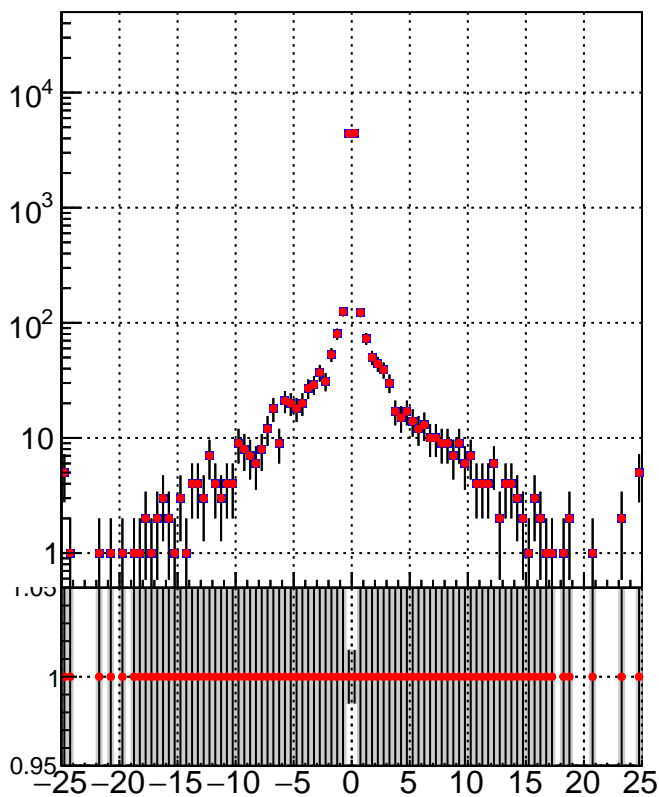

N of simulated tracks vs dxy

N of associated tracks (simToReco) vs dxy

N of simulated track

—■— DQM_TT_mkFit-DQM_pless_orig
—●— DQM_TT_mkFit-DQM_pless_modi2