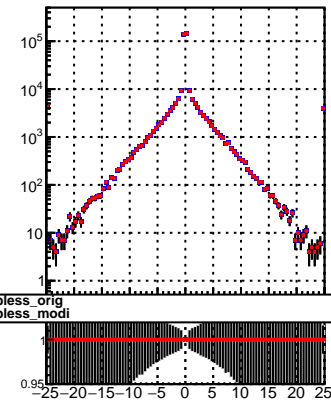

N of reco track vs dxy

N of associated (recoToSim) tracks vs dxy

N of associated (recoToSim) looper tracks vs dxy

N of reco track vs dz

N of associated (recoToSim) tracks vs dz

N of associated (recoToSim) looper tracks vs dz