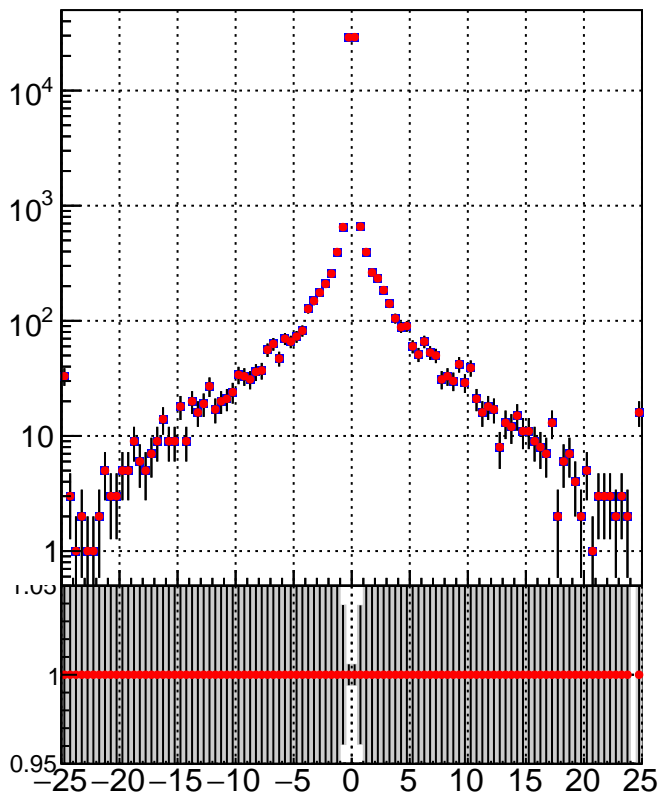

N of simulated tracks vs dxy

N of associated tracks (simToReco) vs dxy

N of simulated track

—■— DQM_TT_mkFit-DQM_pless_orig
—●— DQM_TT_mkFit-DQM_pless_modi