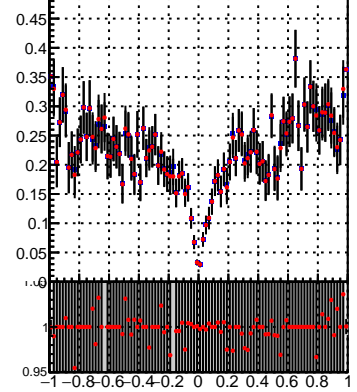

Fake rate vs dxypv

Duplicates Rate vs Dxy(PV)

Pileup rate vs dxypv

— DQM_TT_mkFit-DQM_pless_orig

— DQM_TT_mkFit-DQM_pless_modi

Fake rate vs dxypv

Fake rate vs dzpvp

Duplicates Rate vs Dz(PV)

Pileup rate vs dzpvp

Fake rate vs dzpvp

Duplicates Rate vs Dz(PV)

Pileup rate vs dzpvp