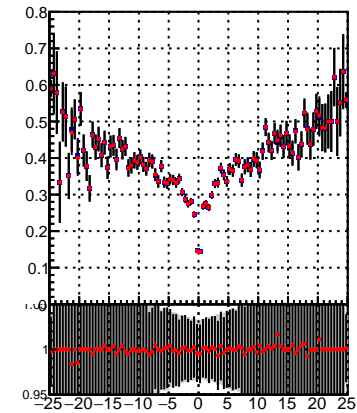

Fake rate vs dxypv

Duplicates Rate vs Dxy(PV)

Pileup rate vs dxypv

— DQM_TT_mkFit-DQM_pless_orig

— DQM_TT_mkFit-DQM_pless_modi

Fake rate vs dxypv

Fake rate vs dzpvp

Duplicates Rate vs Dz(PV)

Pileup rate vs dzpvp

Fake rate vs dzpvp

Duplicates Rate vs Dz(PV)

Pileup rate vs dzpvp