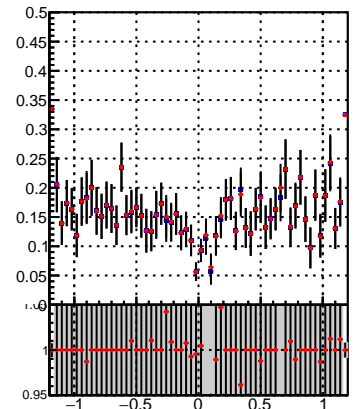

Fake rate vs dxypv

Duplicates Rate vs Dxy(PV)

Pileup rate vs dxypv

— DQM_TT_mkFit-DQM_pless_orig

— DQM_TT_mkFit-DQM_pless_modi

Fake rate vs dxypv

Fake rate vs dzpvp

Duplicates Rate vs Dz(PV)

Pileup rate vs dzpvp

Fake rate vs dzpvp

Duplicates Rate vs Dz(PV)

Pileup rate vs dzpvp