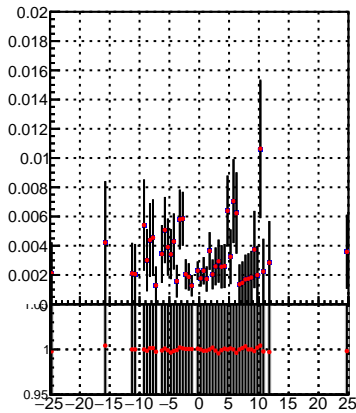

Fake rate vs dxypv

Duplicates Rate vs Dxy(PV)

Pileup rate vs dxypv

— DQM_TT_mkFit-DQM_pless_orig

— DQM_TT_mkFit-DQM_pless_modi

Fake rate vs dxypv

Fake rate vs dzpvp

Duplicates Rate vs Dz(PV)

Pileup rate vs dzpvp

Fake rate vs dzpvp

Duplicates Rate vs Dz(PV)

Pileup rate vs dzpvp