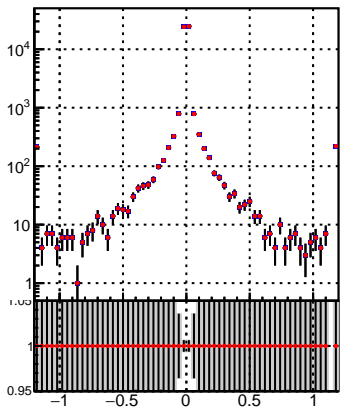

N of simulated tracks vs dxy(PV)

N of associated tracks (simToReco) vs dxy(PV)

■ DQM_TT_mkFit-DQM_pless_orig
■ DQM_TT_mkFit-DQM_pless_modi

N of simulated tracks vs dz(PV)

N of associated tracks (simToReco) vs dz(PV)

N of simulated tracks vs dz(PV)

N of associated tracks (simToReco) vs dz(PV)