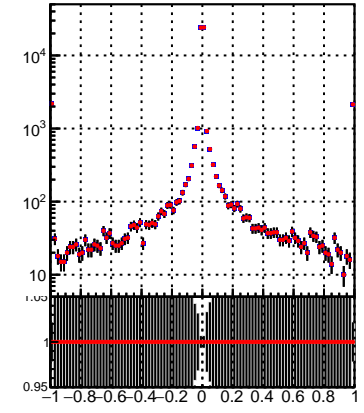

N of simulated tracks vs dxy(PV)

N of associated tracks (simToReco) vs dxy(PV)

■ DQM_TT_mkFit-DQM_pless_orig
■ DQM_TT_mkFit-DQM_pless_modi

N of simulated tracks vs dz(PV)

N of associated tracks (simToReco) vs dz(PV)

N of simulated tracks vs dz(PV)

N of associated tracks (simToReco) vs dz(PV)