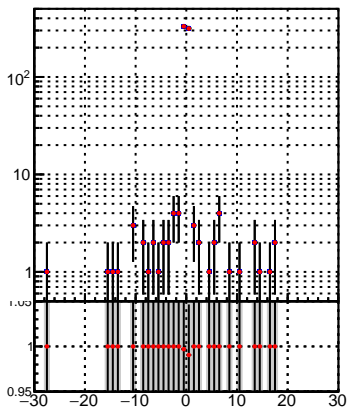

N of simulated tracks vs dxy(PV)

N of associated tracks (simToReco) vs dxy(PV)

■ DQM_TT_mkFit-DQM_pless_orig
■ DQM_TT_mkFit-DQM_pless_modi

N of simulated tracks vs dz(PV)

N of associated tracks (simToReco) vs dz(PV)

N of simulated tracks vs dz(PV)

N of associated tracks (simToReco) vs dz(PV)