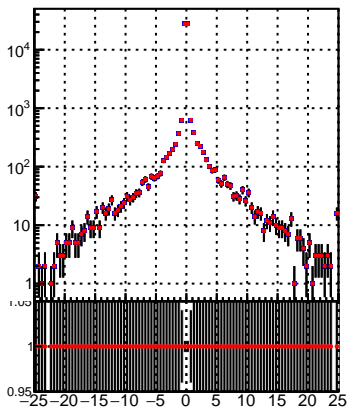

N of simulated tracks vs dxy(PV)

N of associated tracks (simToReco) vs dxy(PV)

■ DQM_TT_mkFit-DQM_pless_orig
■ DQM_TT_mkFit-DQM_pless_modi

N of simulated tracks vs dz(PV)

N of associated tracks (simToReco) vs dz(PV)

N of simulated tracks vs dz(PV)

N of associated tracks (simToReco) vs dz(PV)