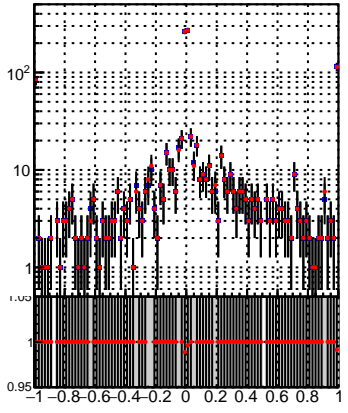

N of simulated tracks vs dxy(PV)

N of associated tracks (simToReco) vs dxy(PV)

■ DQM_TT_mkFit-DQM_pless_orig
■ DQM_TT_mkFit-DQM_pless_modi

N of simulated tracks vs dz(PV)

N of associated tracks (simToReco) vs dz(PV)

N of simulated tracks vs dz(PV)

N of associated tracks (simToReco) vs dz(PV)