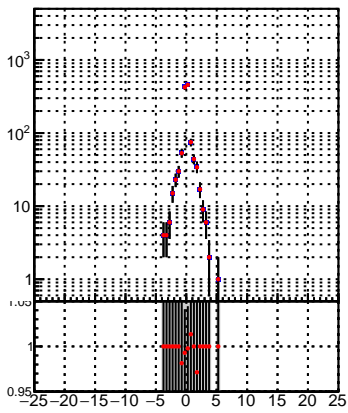

N of simulated tracks vs dxy(PV)

N of associated tracks (simToReco) vs dxy(PV)

■ DQM_TT_mkFit-DQM_pless_orig
■ DQM_TT_mkFit-DQM_pless_modi

N of simulated tracks vs dz(PV)

N of associated tracks (simToReco) vs dz(PV)

N of simulated tracks vs dz(PV)

N of associated tracks (simToReco) vs dz(PV)