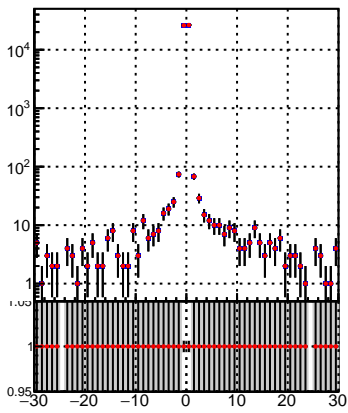

N of simulated tracks vs dxy(PV)

N of associated tracks (simToReco) vs dxy(PV)

■ DQM_TT_mkFit-DQM_pless_orig
■ DQM_TT_mkFit-DQM_pless_modi

N of simulated tracks vs dz(PV)

N of associated tracks (simToReco) vs dz(PV)

N of simulated tracks vs dz(PV)

N of associated tracks (simToReco) vs dz(PV)