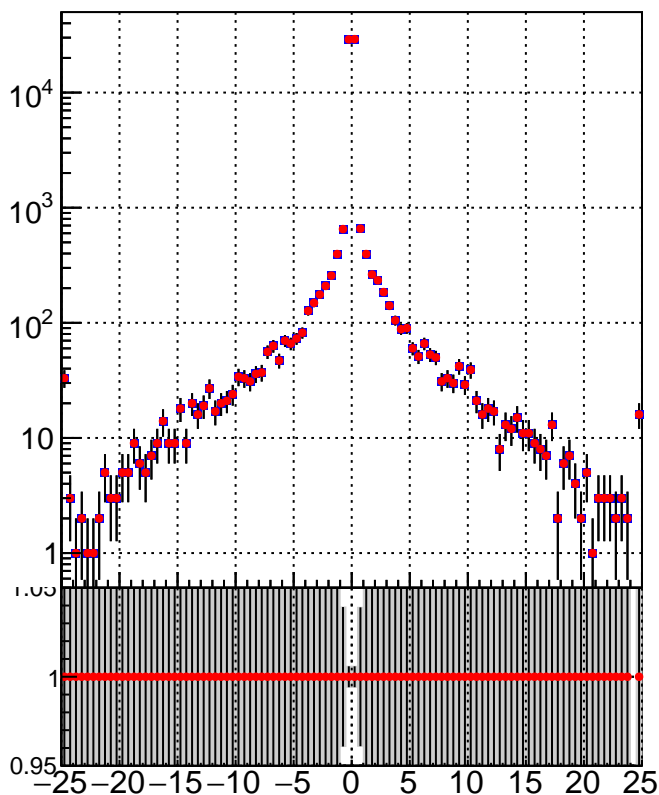

N of simulated tracks vs dxy

N of associated tracks (simToReco) vs dxy

N of simulated track

- DQM_TT_mkFit-DQM_pless_orig
- DQM_TT_mkFit-DQM_pless_modi