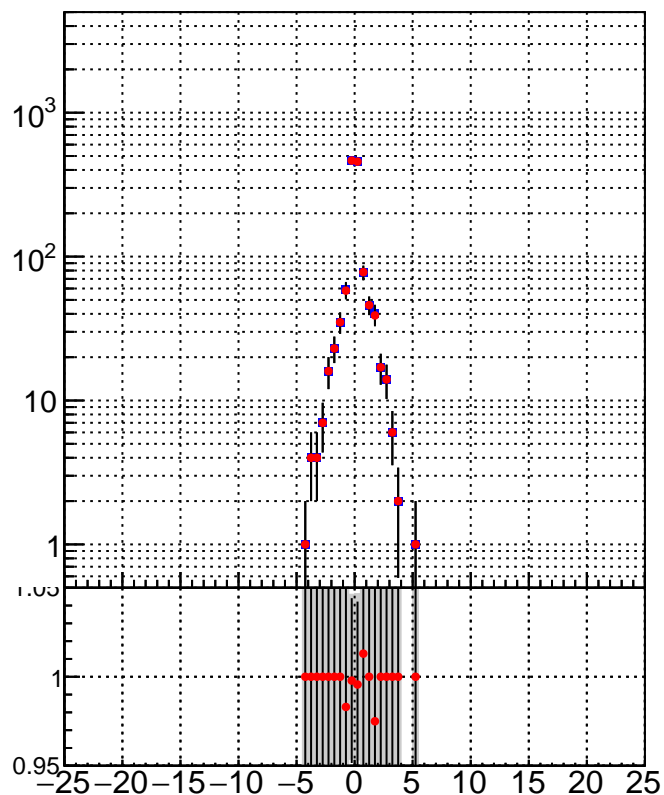

N of simulated tracks vs dxy

N of associated tracks (simToReco) vs dxy

N of simulated track

- DQM_TT_mkFit-DQM_pless_orig
- DQM_TT_mkFit-DQM_pless_modi