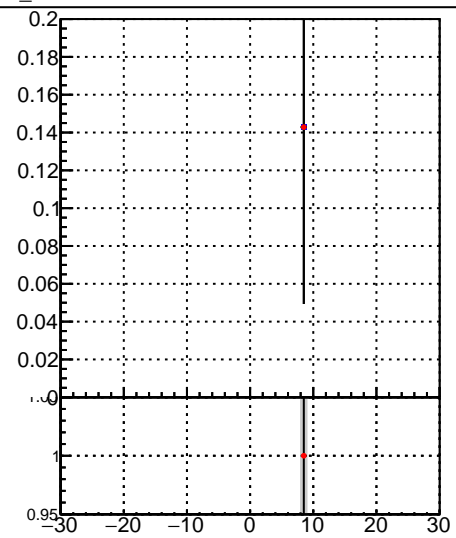

Fake rate vs vertpos**Duplicates Rate vs vertpos****Pileup rate vs vertpos**

—●— DQM_TT_mkFit-DQM_pless_orig
—●— DQM_TT_mkFit-DQM_pless_modi

Fake rate vs v**Fake rate vs. sim PV z****Duplicates Rate vs sim PV z****Pileup rate vs. sim PV z**