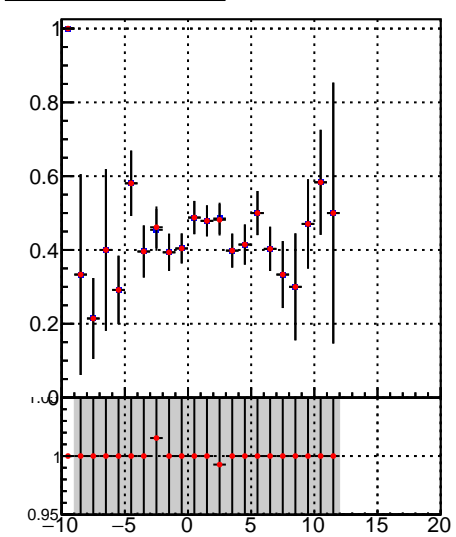

Fake rate vs vertpos**Duplicates Rate vs vertpos****Pileup rate vs vertpos**

—●— DQM_TT_mkFit-DQM_pless_orig
—●— DQM_TT_mkFit-DQM_pless_modi

Fake rate vs v**Fake rate vs. sim PV z****Duplicates Rate vs sim PV z****Pileup rate vs. sim PV z**