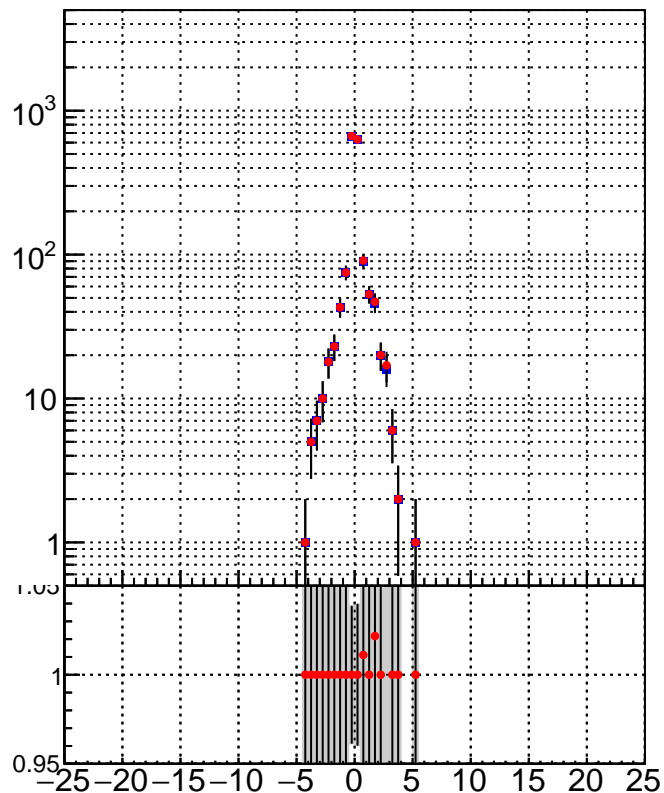

N of simulated tracks vs dxy

N of associated tracks (simToReco) vs dxy

N of simulated track

■ DQM_TT_mkFit-DQM_pless_orig
● DQM_TT_mkFit-DQM_pless_modi