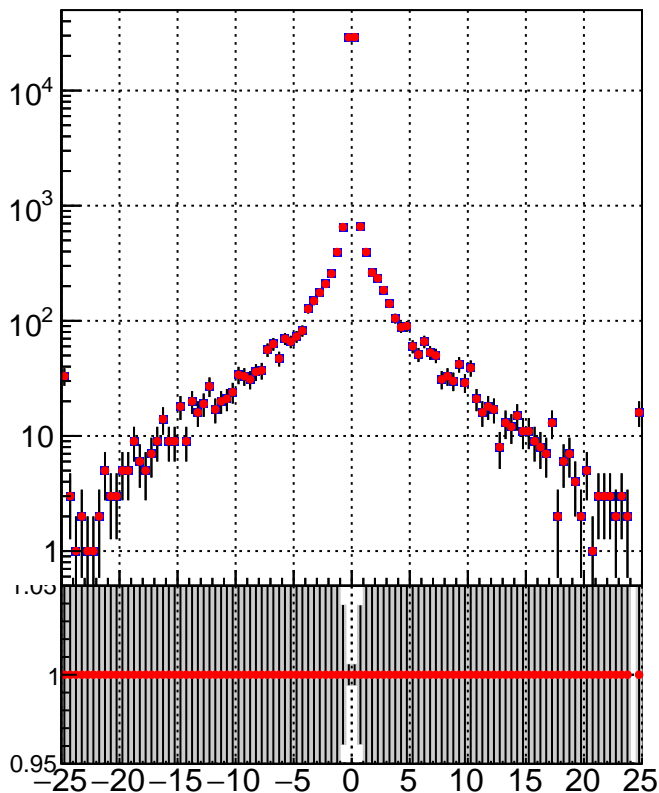

N of simulated tracks vs dxy

N of associated tracks (simToReco) vs dxy

N of simulated track

■ DQM_TT_mkFit-DQM_pless_orig
● DQM_TT_mkFit-DQM_pless_modi