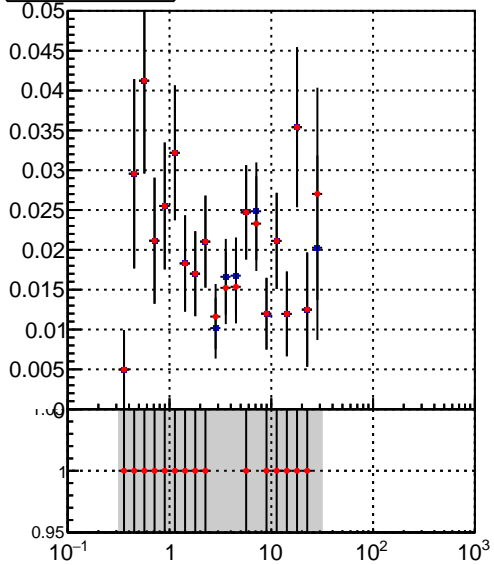

Efficiency vs p_T 

Legend:

- DQM_TT_mkFit-DQM_pless_orig (Blue diamond)
- DQM_TT_mkFit-DQM_pless_modi (Red diamond)

**Efficiency vs ϕ** 