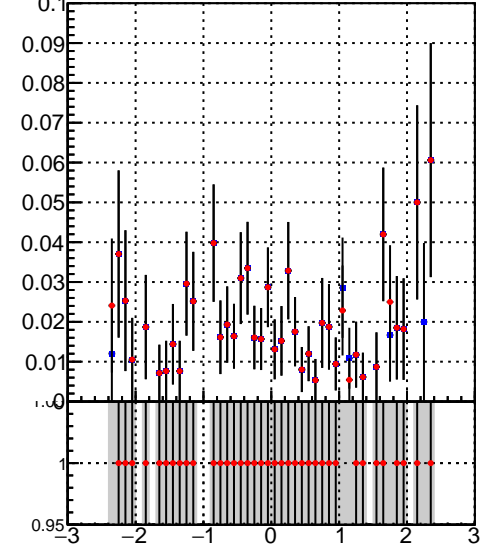

Efficiency vs p_T 

Legend:

- DQM_TT_mkFit-DQM_pless_orig (Blue diamond)
- DQM_TT_mkFit-DQM_pless_modi (Red diamond)

**Efficiency vs ϕ** 